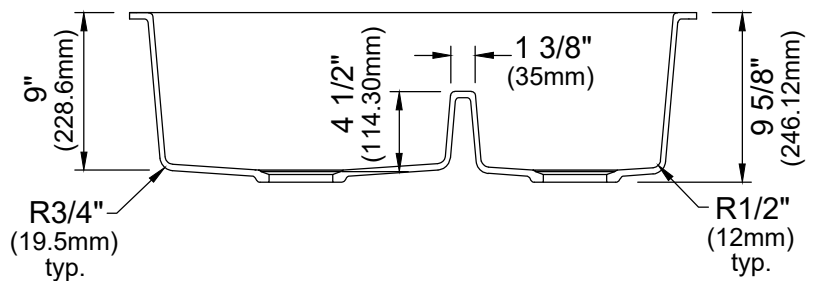

Series	Quartz QU Series
Material	80% quartz / 20% acrylic resin
Installation Type	Undermount
Configuration	Large / small bowl
Finish	Matte finish
Overall Dimensions	32 3/8" x 21 3/8"
Left Bowl Dimensions	17 1/8" x 19" x 9"
Right Bowl Dimensions	11 7/16" x 16 3/4" x 9"
Drain Size	3 5/8"
Colors Available	Bisque, Concrete, White, Black, Grey, Brown
Minimum cabinet size	36"
Template Included	Yes
Clips Included	Yes
Heat Safe	Up to 535°F
Resistant to	Stain, scratch, abrasion, impact
Drain Locations	Rear

We reserve the right to update product specifications without notice. Please visit [karran.com](http://karran.com) for the most current specification sheets. All dimensions are accurate to 1/4". REV 08-2024