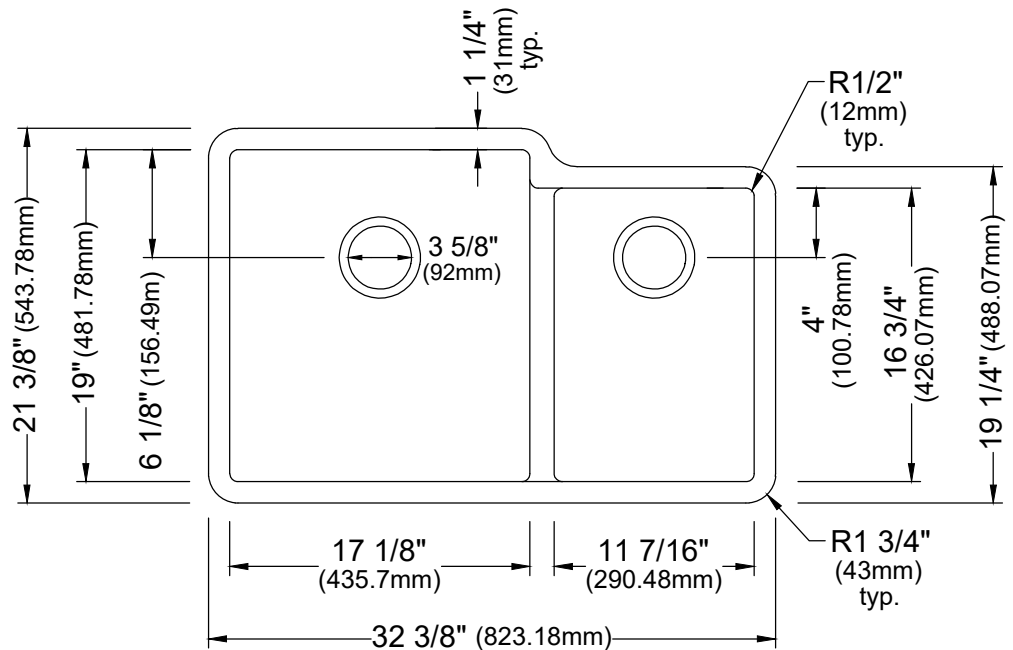

Series	Quartz QU Series
Material	80% quartz / 20% acrylic resin
Installation Type	Undermount
Configuration	Large / small bowl
Finish	Matte finish
Overall Dimensions	32 3/8" x 21 3/8"
Left Bowl Dimensions	17 1/8" x 19" x 9"
Right Bowl Dimensions	11 7/16" x 16 3/4" x 9"
Drain Size	3 5/8"
Colors Available	Bisque, Concrete, White, Black, Grey, Brown
Minimum cabinet size	36"
Template Included	Yes
Clips Included	Yes
Heat Safe	Up to 535°F
Resistant to	Stain, scratch, abrasion, impact
Drain Locations	Rear

We reserve the right to update product specifications without notice. Please visit [karran.com](http://karran.com) for the most current specification sheets. All dimensions are accurate to 1/4". REV 08-2024