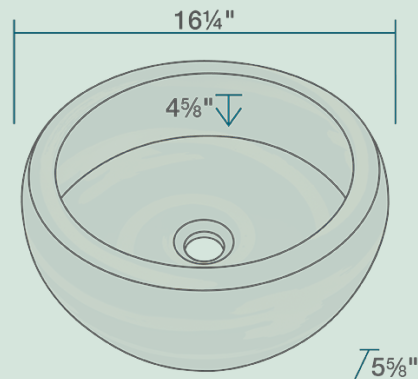

V404 Hand-Thrown Ceramic Vessel Sink

Porcelain

Our porcelain sinks are made of true vitreous china and are triple glazed to create the strongest sink you will find. All of our porcelain sinks are covered by a limited lifetime warranty. All undermount sinks come with a cardboard cutout template and mounting hardware.

16 1/4" x 16 1/4" x 5 5/8"
 Vessel Installation
 18" Minimum Cabinet Size
 No Hardware Needed
 Limited Lifetime Warranty

Accessories

*Accessories not included

Available Colors

Features

Vessel Installation	18" Minimum Cabinet Size	No Hardware Needed	Limited Lifetime Warranty	One Bowl	