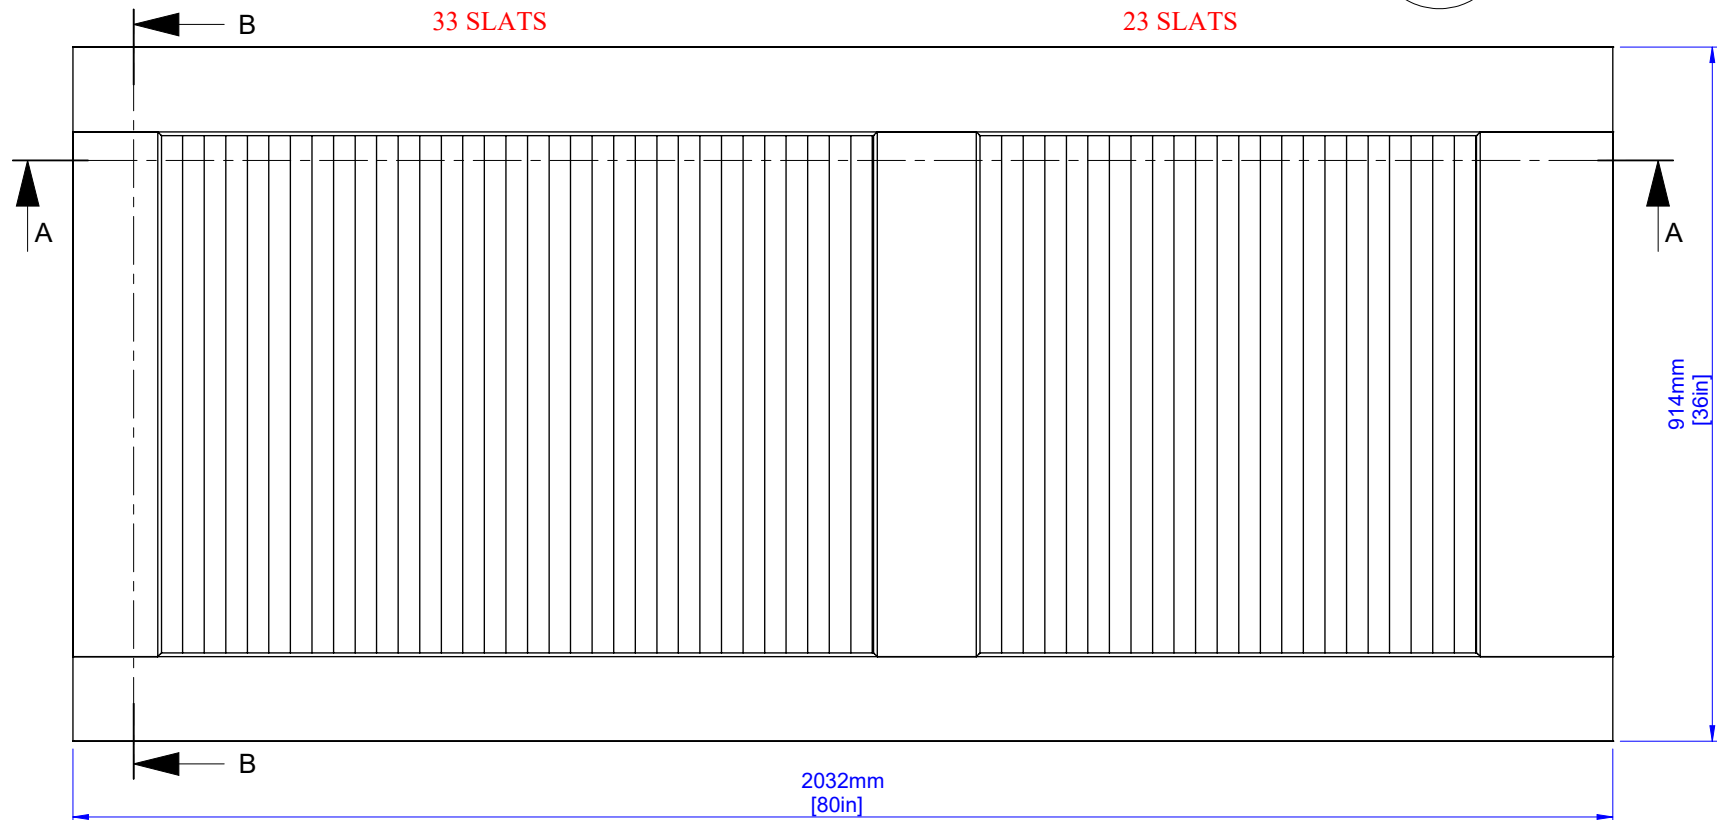

Overall Door front area.....: 1.857m<sup>2</sup> (19.991ft<sup>2</sup>)  
 Free Ventilation area in square meters.....: 0.141m<sup>2</sup> (1.515ft<sup>2</sup>)  
 Free Ventilation area in relation to door size.: 7.577%  
 Obstructed area in relation to door size.....: 92.423%

CLASSIC LOUVER 35mm (1 3/8") Louver/Louver Standard Ovolo Sticking 5mm Slats (28,5mm Pitch) Open

Last Update: 29/06/17

Drawing Scale: 1:10

FSC Wood Statistic

0.032438m<sup>3</sup>

Size in Inch Decimals:

1.38 x 36 x 80

Size in Milimeter:

35 x 914 x 2032

Drawing Code:

A000884