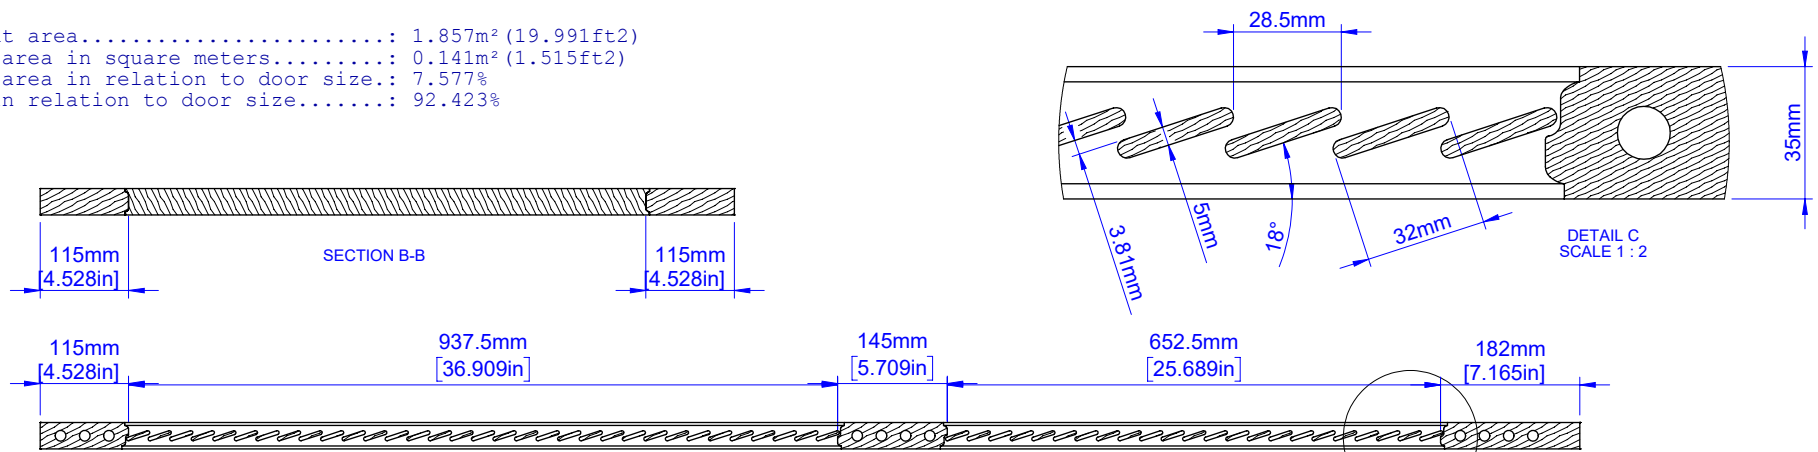

Overall Door front area.....: 1.857m<sup>2</sup> (19.991ft<sup>2</sup>)  
 Free Ventilation area in square meters.....: 0.141m<sup>2</sup> (1.515ft<sup>2</sup>)  
 Free Ventilation area in relation to door size.: 7.577%  
 Obstructed area in relation to door size.....: 92.423%

CLASSIC LOUVER 35mm (1 3/8") Louver/Louver Standard Ovolo Sticking 5mm Slats (28,5mm Pitch) Open

Last Update: 29/06/17

Drawing Scale: 1:10

FSC Wood Statistic

0.032438m<sup>3</sup>

Size in Inch Decimals:

1.38 x 36 x 80

Size in Milimeter:

35 x 914 x 2032

Drawing Code:

A000884