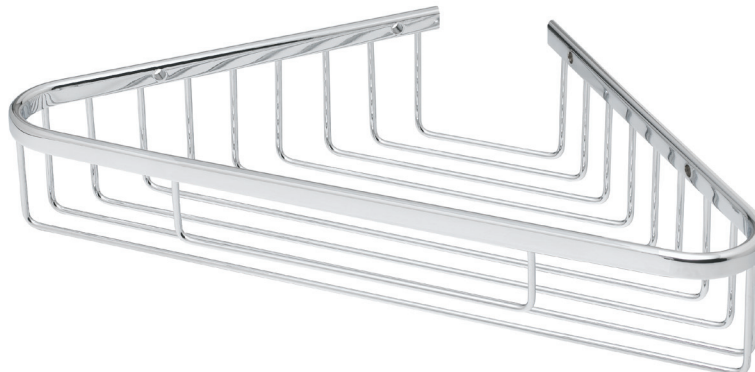

SPEAKMAN® SA-1408

Shower Caddy

FEATURES:

- Stainless steel construction
- Includes mounting hardware

FINISH:

PC

WARRANTY:

- 1 year limited

DIMENSIONS:

NOTE: 1. All dimensions are in inches (millimeters) unless otherwise specified and are subject to change without notice.

Architect/Engineer Approval Space:

SPEAKMAN
400 ANCHOR MILL ROAD
NEW CASTLE, DE 19720