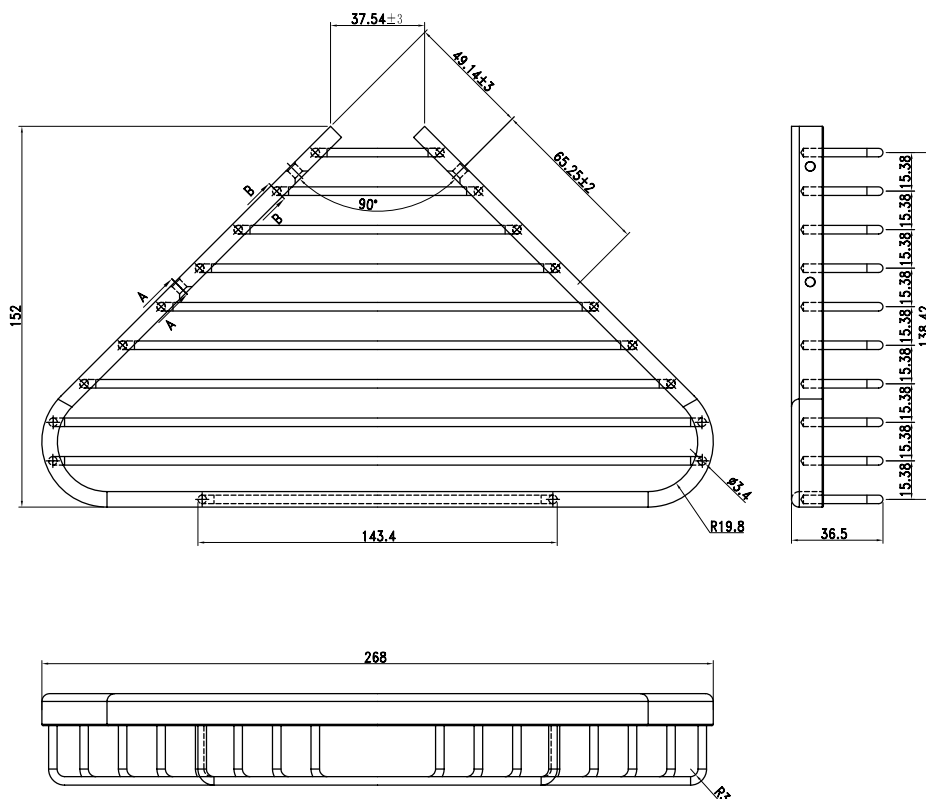

SPEAKMAN® SA-1408

Shower Caddy

FEATURES:

- Stainless steel construction
- Includes mounting hardware

FINISH:

PC

WARRANTY:

- 1 year limited

DIMENSIONS:

NOTE: 1. All dimensions are in inches (millimeters) unless otherwise specified and are subject to change without notice.

Architect/Engineer Approval Space:

SPEAKMAN
400 ANCHOR MILL ROAD
NEW CASTLE, DE 19720