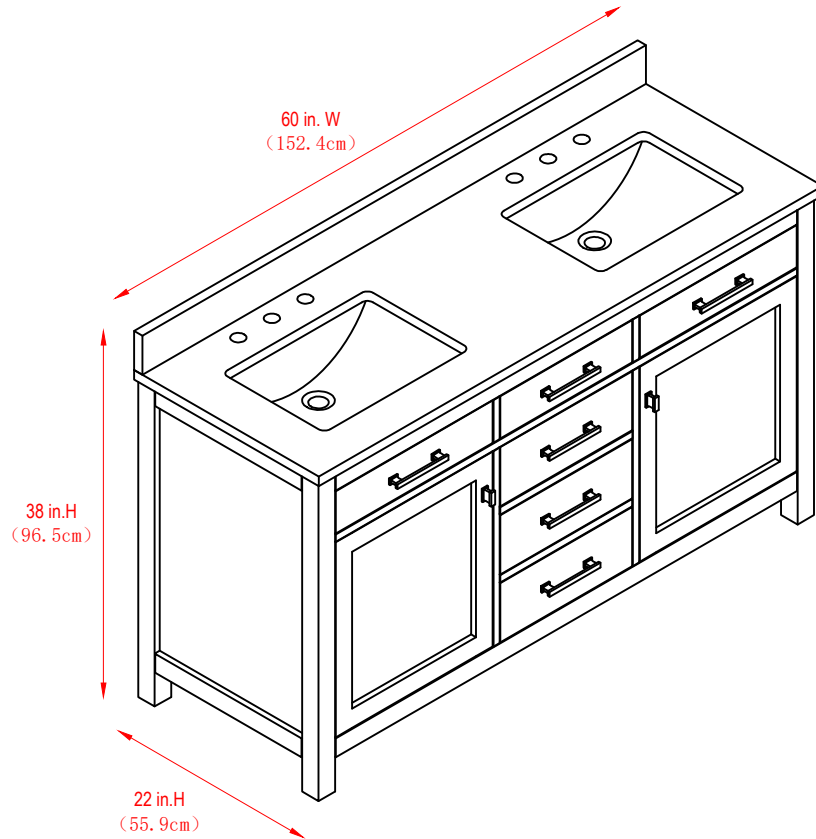

60" Bathroom Vanity

60 in. W x 22 in.D x 38 in.H
(152.4 cm x 55.9 cm x 96.5 cm)

Top View

Back View