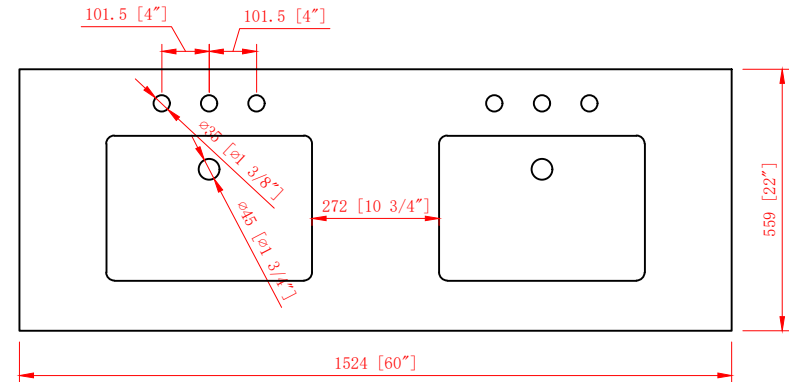

60" Bathroom Vanity

60 in. W x 22 in.D x 38 in.H
(152.4 cm x 55.9 cm x 96.5 cm)

Top View

Back View