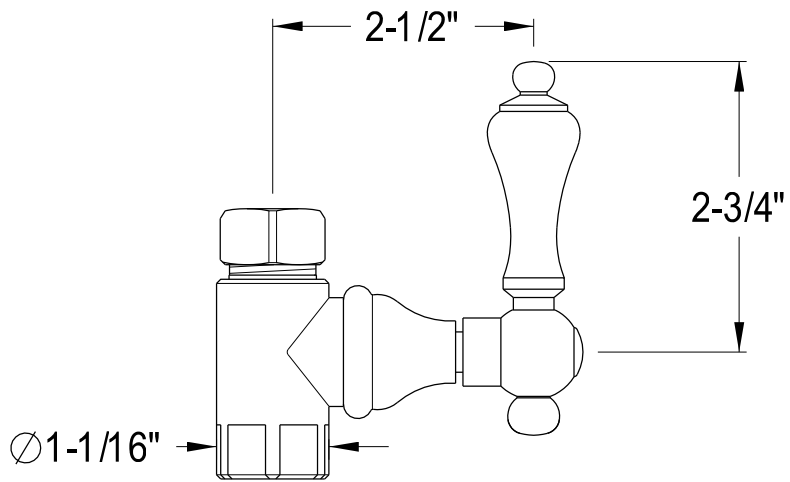

# CCK44151,2,5,8AL

Quarter Turn Valves, 1/2" FIP x 1/2" O.D. Comp

1/2" O.D. Comp

1/2"-14 NPT

1/2"-14 NPS