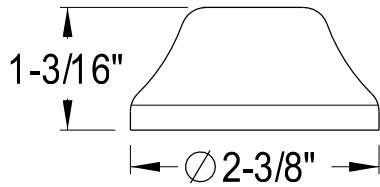

# CCK44151,2,5,8AL

Quarter Turn Valves, 1/2" FIP x 1/2" O.D. Comp

1/2" O.D. Comp

1/2"-14 NPT

1/2"-14 NPS