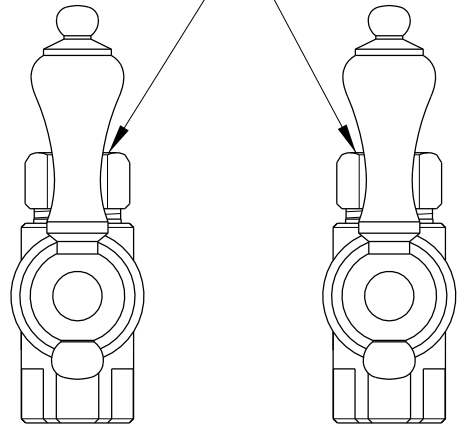

# CCK44151,2,5,8AL

Quarter Turn Valves, 1/2" FIP x 1/2" O.D. Comp

1/2" O.D. Comp

1/2"-14 NPT

1/2"-14 NPS