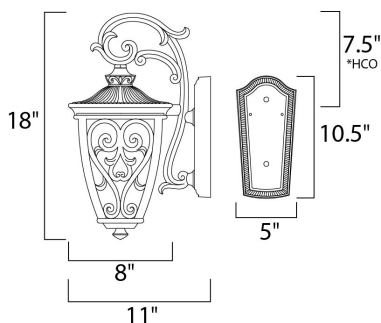

*height from center of outlet to the top of the fixture

MEASUREMENTS

- DIMENSION : 8" W x 18" H x 11" Ext
- BACK PLATE : 5" W x 10.5" H x 7.5" HCO
- HANGING WEIGHT : 5.95 lb

LAMPING

- INPUT VOLTAGE : 120V
- BULB : 2 x 60W Incandescent E12 Candelabra , 120W Total
- BULB INCLUDED : (Not Included)
- DIMMABLE : Yes