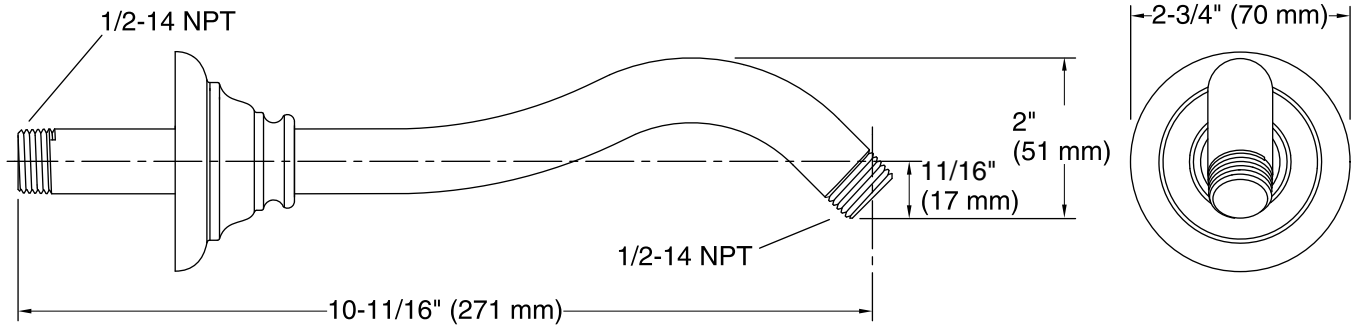

Features

- 1/2-inch NPT connection.
- Coordinates with other products in the Artifacts® collection.
- 10-11/16" (297 mm) x 2-3/4" (70 mm) x 2-3/4" (70 mm)

Material

- Durable metal construction.

Codes/Standards

Technical Information

All product dimensions are nominal.

Notes

Measure your actual product for roughing-in details.