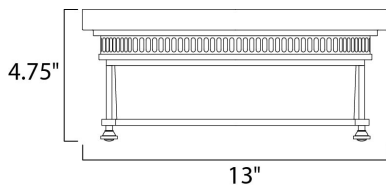

**MEASUREMENTS**

DIMENSION : 13" L x 13" W x 4.75" H  
 HANGING WEIGHT : 5.5 lb

**LAMPING**

INPUT VOLTAGE : 120V  
 BULB : 2 x 60W Incandescent E26 Medium , 120W Total  
 BULB INCLUDED : (Not Included)  
 DIMMABLE : Yes