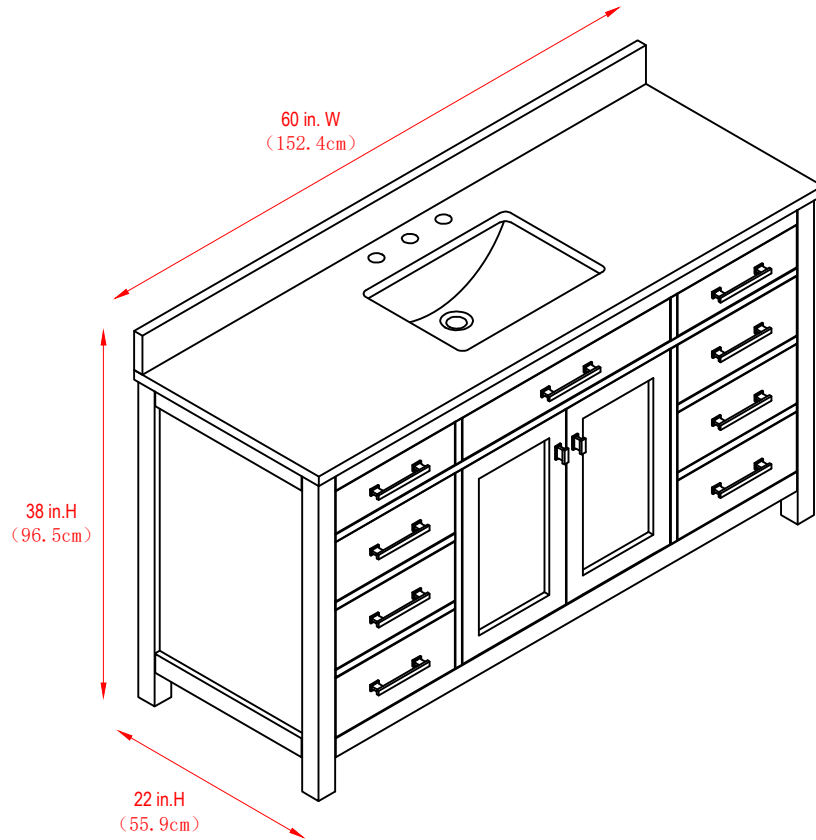

## 60" Bathroom Vanity

60 in. W x 22 in.D x 38 in.H  
(152.4 cm x 55.9 cm x 96.5 cm)

## Top View

## Back View