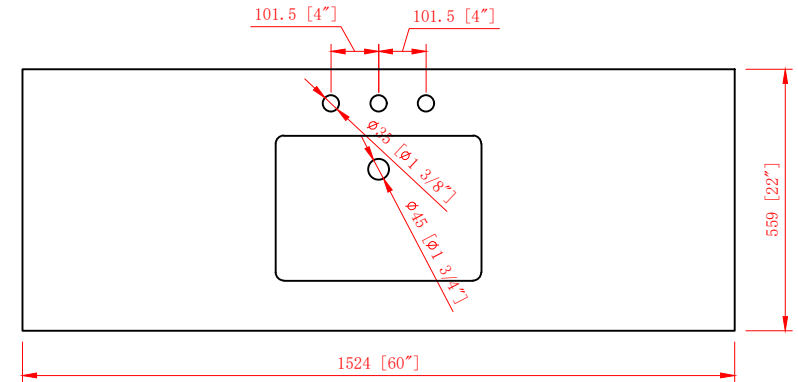

## 60" Bathroom Vanity

60 in. W x 22 in.D x 38 in.H  
(152.4 cm x 55.9 cm x 96.5 cm)

## Top View

## Back View