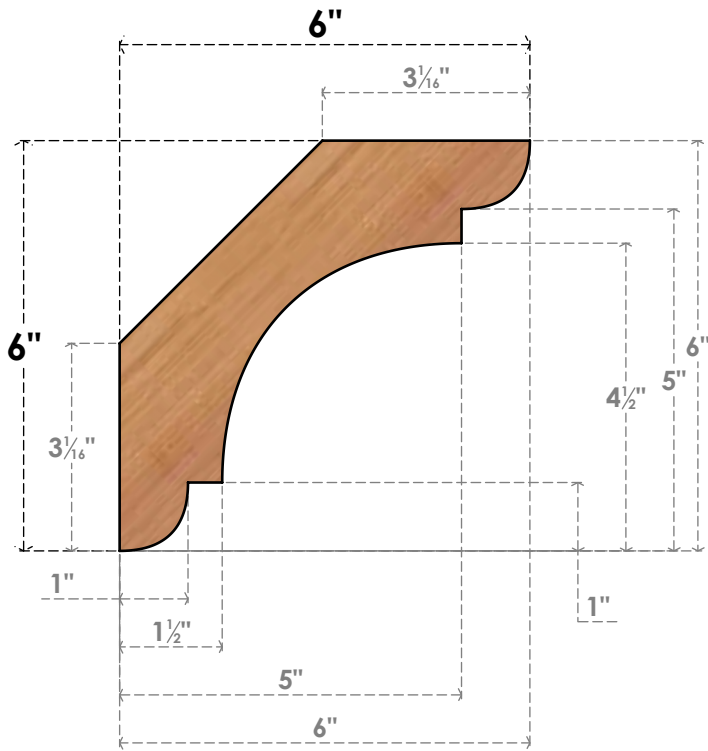

BRC04X06X06OLY00SWR

3 1/2"W X 6"D X 6"H OLYMPIC SMOOTH BRACE, WESTERN RED CEDAR

SIDE

FRONT

EKENA MILLWORK
 2300 WEST MAIN ST.
 CLARKSVILLE, TX 75426
 TOLL FREE: 866-607-0453
 WWW.EKENAMILLWORK.COM

NOTES

1. INSTALLATION TO BE COMPLETED IN ACCORDANCE WITH MANUFACTURER'S SPECIFICATIONS.
2. DRAWING MAY NOT BE TO SCALE
3. THIS DRAWING IS INTENDED FOR DESIGN AND PLANNING PURPOSES ONLY.
4. ALL INFORMATION CONTAINED HEREIN WAS CURRENT AT THE TIME OF DEVELOPMENT BUT MUST BE REVIEWED AND APPROVED BY THE PRODUCT MANUFACTURER TO BE CONSIDERED ACCURATE.
5. PRODUCTS ARE NOT KILN DRIED. THIS ITEM IS UNIQUE AND WILL CONTAIN THE NATURAL VARIATIONS THAT THE WOOD SPECIES OFFERS. THIS MAY RESULT IN VARIATIONS UP TO 1/4"