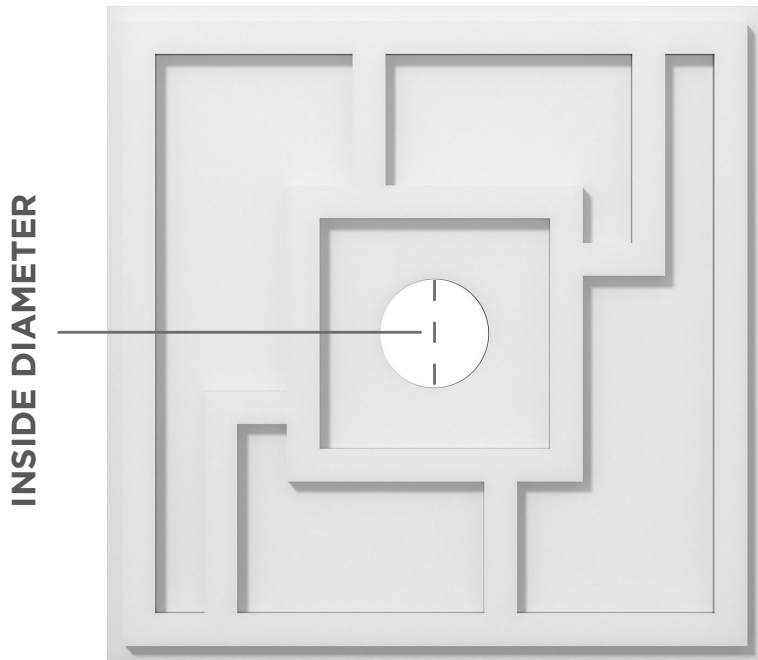

KNOX PVC CONTEMPORARY CEILING MEDALLION

ITEM NO.

CMPKX

INSIDE DIAMETER

OUTSIDE DIAMETER

FRONT VIEW

PROJECTION

SIDE VIEW

OUTSIDE DIAMETER
10" - 40"
INSIDE DIAMETER
0" - 7"
PROJECTION
1"

CONSTRUCTION: Expanded Cellular PVC

USAGE: Commercial or residential walls & ceilings.
Suitable for areas exposed to water or for
outdoor applications.