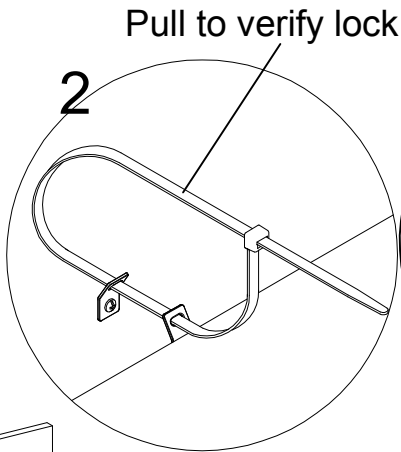

STEP 17

U₁ x2pcs

U₅ x2pcs

U₃ x2pcs