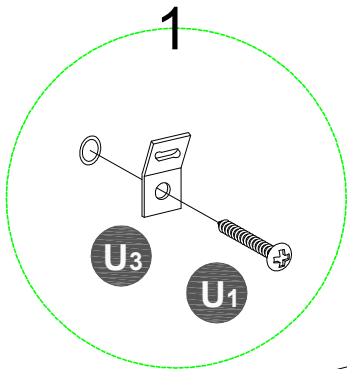

**DO NOT Insert
Hinge beneath mount**

STEP 15

U₂ x2pcs

U₃ x2pcs

STEP 16

U4 x2pcs

1. Place unit in desired location.
2. Mark stud location on the wall, 1" below top and side of unit.
3. Drill 5/16" hole 2" deep at marks on the wall.

STEP 17

U₁ x2pcs 

U₅ x2pcs 

U₃ x2pcs 

Maximum weight capacities

MAXIMUM WEIGHT: 75 LBS (34 KG)

MAXIMUM WEIGHT: 26 LBS (12 KG)

What is Proposition 65?