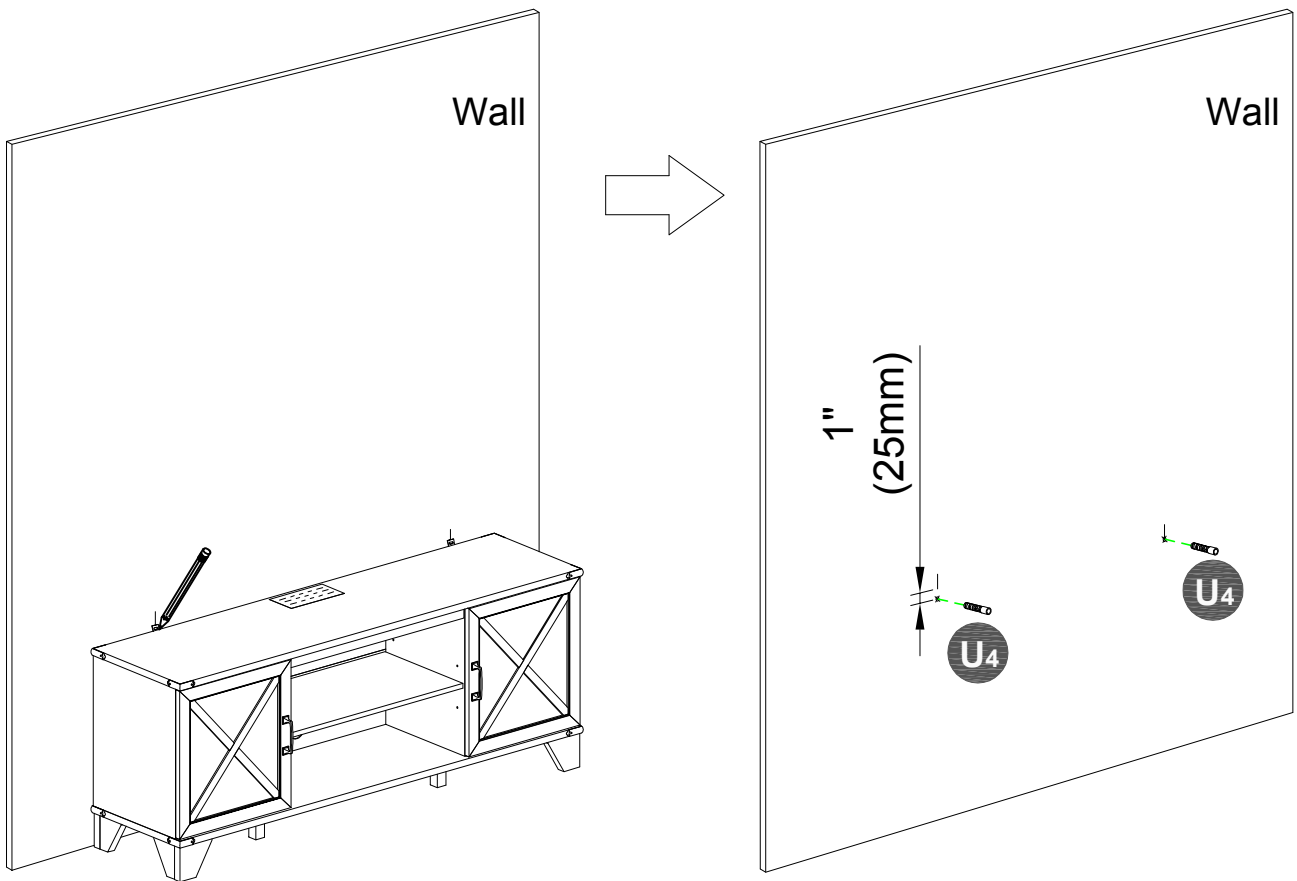

**DO NOT Insert
Hinge beneath mount**

STEP 15

U₂ x2pcs

U₃ x2pcs

STEP 16

U4 x2pcs

1. Place unit in desired location.
2. Mark stud location on the wall, 1" below top and side of unit.
3. Drill 5/16" hole 2" deep at marks on the wall.