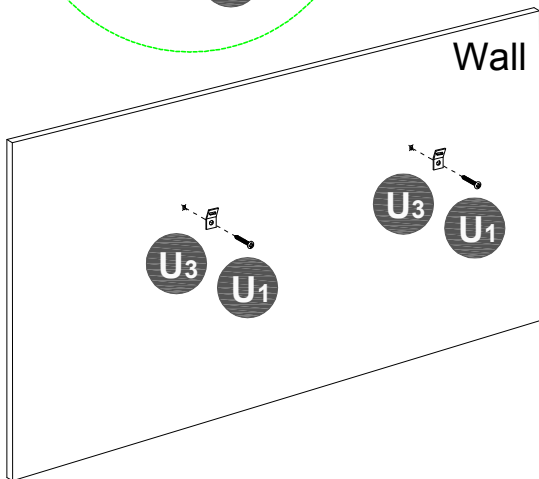

**DO NOT Insert
Hinge beneath mount**

STEP 15

U₂ x2pcs

U₃ x2pcs

STEP 16

U4 x2pcs

1. Place unit in desired location.
2. Mark stud location on the wall, 1" below top and side of unit.
3. Drill 5/16" hole 2" deep at marks on the wall.

STEP 17

U₁ x2pcs 

U₅ x2pcs 

U₃ x2pcs 

Maximum weight capacities

MAXIMUM WEIGHT: 75 LBS (34 KG)

MAXIMUM WEIGHT: 26 LBS (12 KG)

What is Proposition 65?