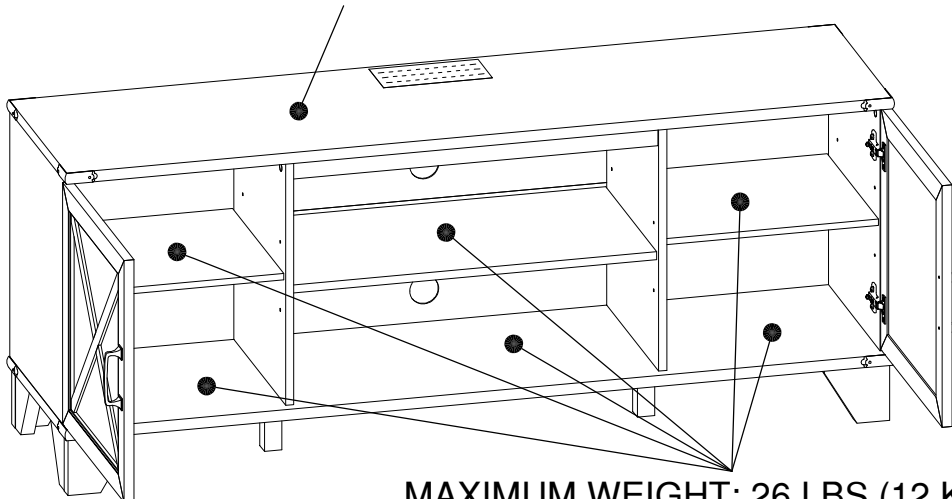

STEP 17

U₁ x2pcs 

U₅ x2pcs 

U₃ x2pcs 

Maximum weight capacities

MAXIMUM WEIGHT: 75 LBS (34 KG)

MAXIMUM WEIGHT: 26 LBS (12 KG)

What is Proposition 65?