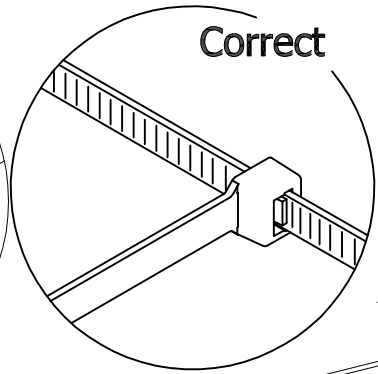

STEP 17

U₁ x2pcs

U₅ x2pcs

U₃ x2pcs