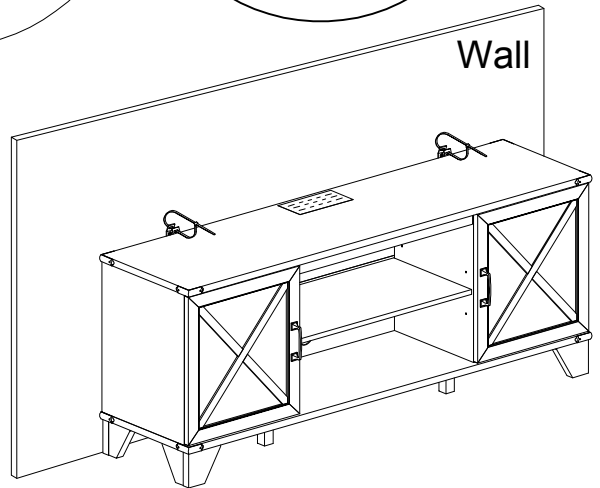

**DO NOT Insert
Hinge beneath mount**

STEP 15

U₂ x2pcs

U₃ x2pcs

STEP 16

U4 x2pcs

1. Place unit in desired location.
2. Mark stud location on the wall, 1" below top and side of unit.
3. Drill 5/16" hole 2" deep at marks on the wall.

STEP 17

U₁ x2pcs 

U₅ x2pcs 

U₃ x2pcs 

Maximum weight capacities

MAXIMUM WEIGHT: 75 LBS (34 KG)

MAXIMUM WEIGHT: 26 LBS (12 KG)

What is Proposition 65?