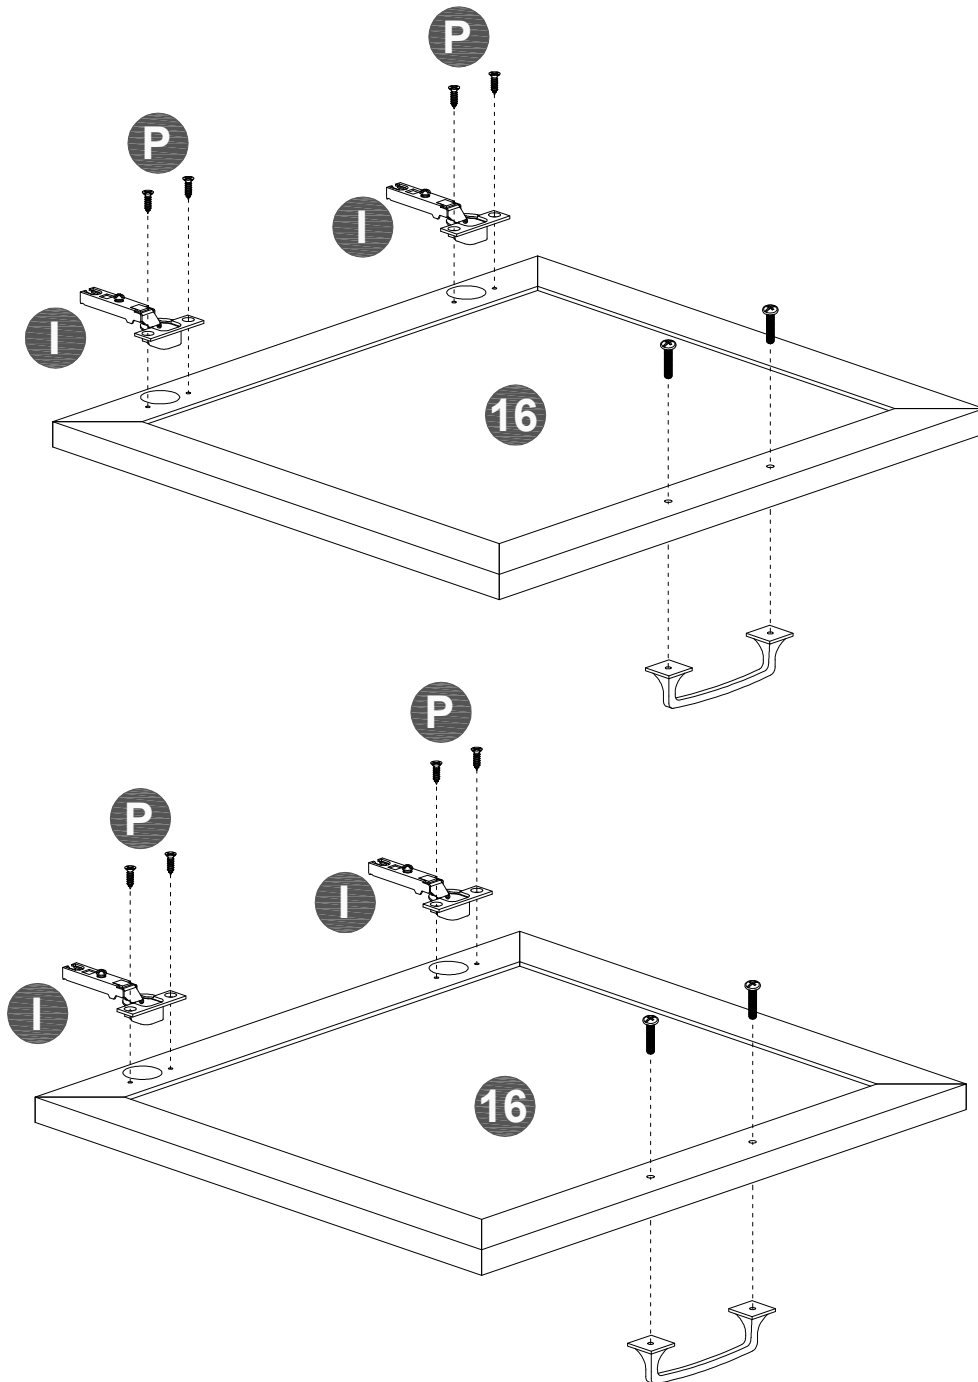

STEP 13

I x4pcs

K x2pcs

P x8pcs

L x4pcs

STEP 14

Installation

An assistant is required.

**DO NOT Insert
Hinge beneath mount**

STEP 15

U₂ x2pcs

U₃ x2pcs

STEP 16

U4 x2pcs

1. Place unit in desired location.
2. Mark stud location on the wall, 1" below top and side of unit.
3. Drill 5/16" hole 2" deep at marks on the wall.