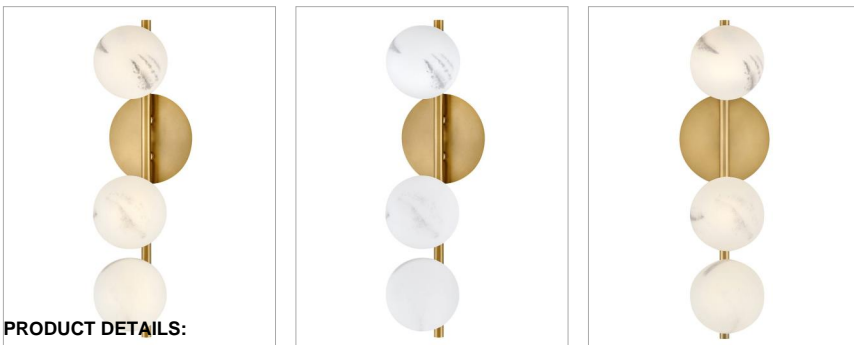

SELENE

FR41900LCB

LARGE THREE LIGHT SCONCE

Selene is what dreams are made of. Swirled glass globes dance along the silhouette, providing an enticing, ambient glow and attracting attention in all the right ways. Selene indulges in the details and revels in the spotlight, projecting a strong confidence in modern design.

DETAILS	
FINISH:	Lacquered Brass
MATERIAL:	Steel
GLASS:	Swirled
DIMMABLE:	No

DIMENSIONS	
WIDTH:	6"
HEIGHT:	21"
WEIGHT:	4.7lb
BACK PLATE:	4.75" Dia.
EXTENSION:	6.3"
TOP TO OUTLET:	8.5"

LIGHT SOURCE	
LIGHT SOURCE:	Socketed
WATTAGE:	3-5w G9 LED, 50w Equiv.
VOLTAGE:	120v

SHIPPING	
CARTON LENGTH:	22.8
CARTON WIDTH:	8.3
CARTON HEIGHT:	12
CARTON WEIGHT:	6.3

PRODUCT DETAILS:

- Fixture can be mounted either up or down
- Suitable for use in dry (indoor) locations as defined by NEC and CEC. Meets United States UL Underwriters Laboratories & CSA Canadian Standards Association Product Safety Standards.
- Bold silhouette with dramatic details creates a modern statement
- G9 LED lamp required