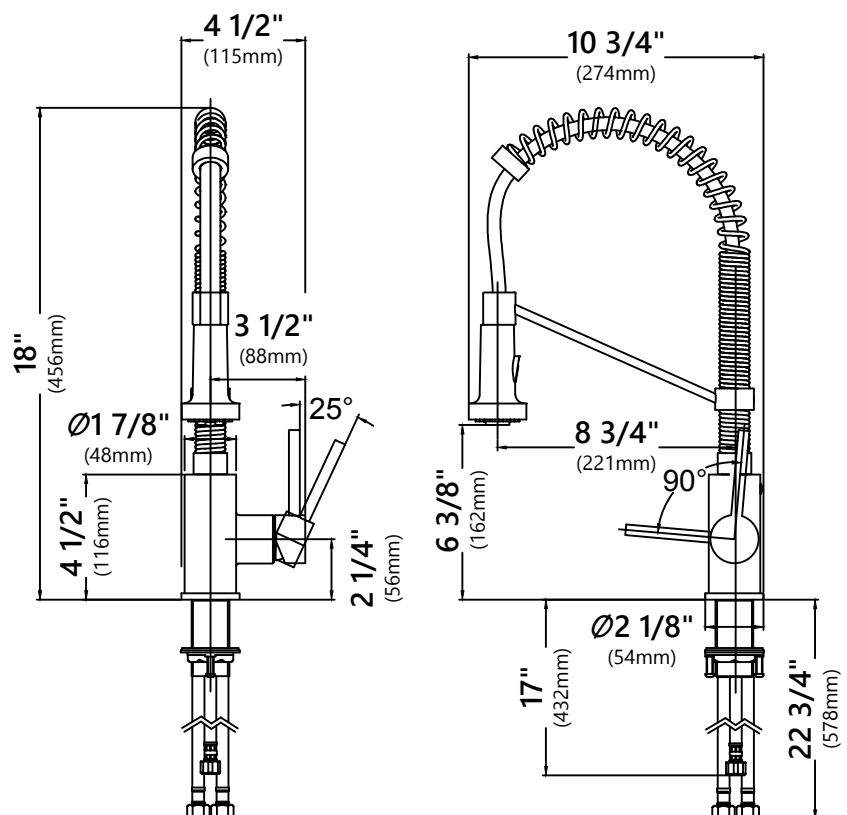

KPF-1610

Single Handle Commercial Style Pull Down Kitchen Faucet

Faucet Dimensions

Overall Height: 18"
Spout Height: 6 3/8"
Spout Reach: 8 3/4"

Features

- Commercial Style Pull Down Faucet
- Metal Body
- ABS Sprayer
- Lead Free Braided Nylon Waterway
- 180° Swivel Spout
- Flow Rate: 1.8 gpm (6.8L/min) @ 60 psi
- Comes with 2.2 gpm option
- Dual Function Sprayhead - Spray/Stream
- Silicone Nozzles
- 35mm Ceramic Cartridge
- 26.5" Integrated Nylon Waterlines
- Dome Shaped Screen Washer
- Quick Weight
- Quick Connect Sprayer Hose
- Connections 3/8"
- Max Deck Thickness: 1 1/2"
- TPI of aerator in the Sprayer - M24*1

Accessories Included

- Weight
- Hex Wrench
- 2.2gpm Flow Restrictor

Available Finishes

- Chrome
- Matte Black
- Stainless Steel
- Stainless Steel/Chrome
- Stainless Steel/Matte Black
- Matte Black/Black Stainless
- Brushed Gold
- Spot Free Brushed Gold

CODES/STANDARDS:

Product Certification

cUPC (ASME A112.18.1/CSA B125.1)
NSF/ANSI Standard 61 and 372 certified by IAPMO
AB1953, EPA, MASS, FTC, DOE, CEC, ADA

NOTE: Some Kitchen Faucets that do not have a pull out or pull down sprayer may be connected to a portable dishwasher. Pull out and pull down faucets should never be connected to portable dishwashers because potential pressure fluctuations during washing cycles cause hose ruptures or leaks.

Warranty

Kraus Limited Lifetime Warranty

see website for details www.kraususa.com

Kraus USA Customer Service

1.800.775.0703 | customerservice@kraususa.com