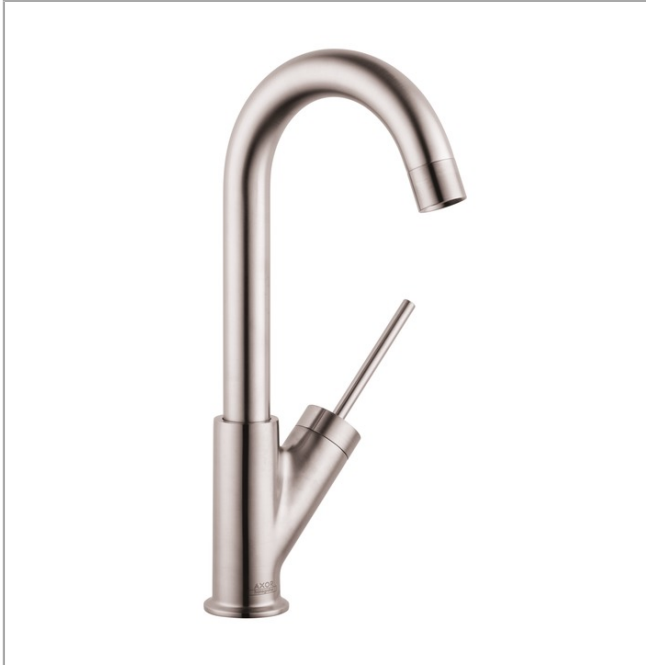

AXOR Starck
Bar Faucet, 1.5 GPM
 Finishes : **steel optic** Part no. : **10826801**

Description

Features

- Swivel range 150°
- Aerated spray
- Single-hole installation
- Flow: 1.5 GPM (5.7 L/Min)
- Joystick ceramic cartridge
- 3/8" connections

Item details

List Price \$ 856.00

Technology

Compliance

Product image

Scale drawing

AXOR Starck
Bar Faucet, 1.5 GPM
 Finishes : **steel optic**

Part no. : **10826801**

Exploded drawing

Year of production: >08/12

AXOR Starck
Bar Faucet, 1.5 GPM
 Finishes : **steel optic** Part no. : **10826801**

Spare parts list

Year of production: >08/12

Pos.	Description	Part no.	Price	PU
1	aerator M24x1 (7 l/min)	95965000	-	1
2	screw	97662000	-	1
3	sealing set	92646000	-	1
4	axialring	97558000	-	1
5	O-ring 16x2	98133000	-	1
6	flange	97155800	-	1
7	handle	95893800	-	1
8	nut	97157000	-	1
9	O-Ring 30x2	98186000	-	1
10	cartridge, assy	96339000	-	1
11	flat seal	98749000	-	1
12	support	97523000	-	1
13	fixing set (Ø 34)	95049000	-	1
14	connection hose 35½" M8x0,75 3/8"	96316001	-	1