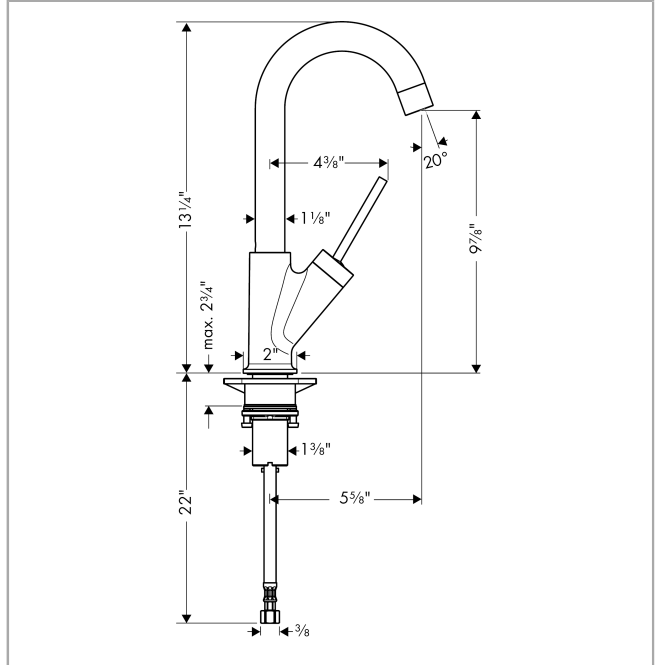

AXOR Starck
Bar Faucet, 1.5 GPM
 Finishes : **steel optic** Part no. : **10826801**

Description

Features

- Swivel range 150°
- Aerated spray
- Single-hole installation
- Flow: 1.5 GPM (5.7 L/Min)
- Joystick ceramic cartridge
- 3/8" connections

Item details

List Price \$ 856.00

Technology

Compliance

Product image

Scale drawing

AXOR Starck
Bar Faucet, 1.5 GPM
 Finishes : **steel optic**

Part no. : **10826801**

Exploded drawing

Year of production: >08/12

AXOR Starck
Bar Faucet, 1.5 GPM
 Finishes : **steel optic** Part no. : **10826801**

Spare parts list

Year of production: >08/12

Pos.	Description	Part no.	Price	PU
1	aerator M24x1 (7 l/min)	95965000	-	1
2	screw	97662000	-	1
3	sealing set	92646000	-	1
4	axialring	97558000	-	1
5	O-ring 16x2	98133000	-	1
6	flange	97155800	-	1
7	handle	95893800	-	1
8	nut	97157000	-	1
9	O-Ring 30x2	98186000	-	1
10	cartridge, assy	96339000	-	1
11	flat seal	98749000	-	1
12	support	97523000	-	1
13	fixing set (Ø 34)	95049000	-	1
14	connection hose 35½" M8x0,75 3/8"	96316001	-	1