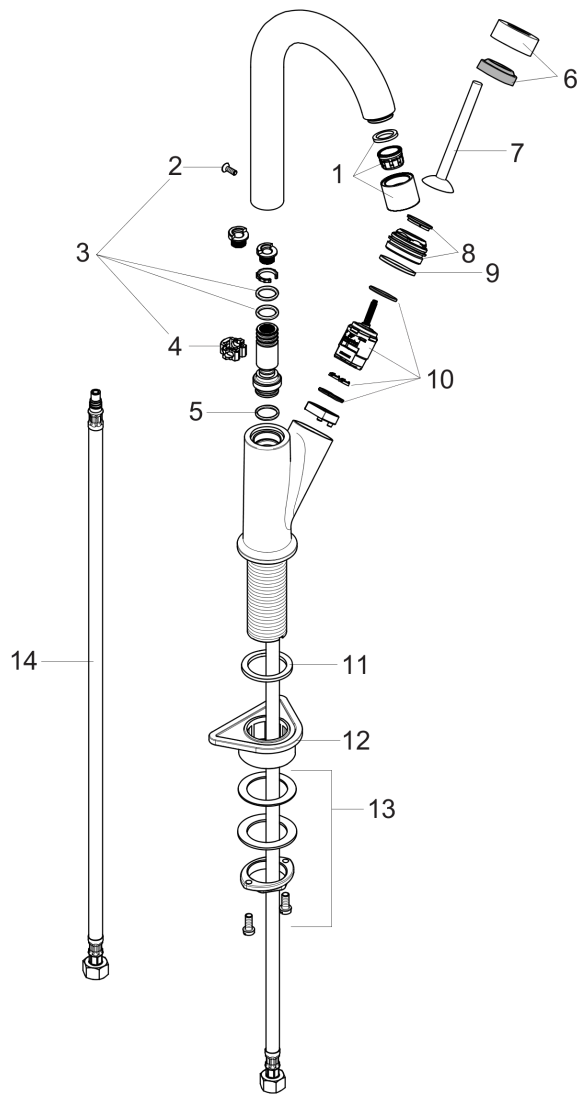

AXOR Starck
Bar Faucet, 1.5 GPM
 Finishes : **steel optic** Part no. : **10826801**

Description

Features

- Swivel range 150°
- Aerated spray
- Single-hole installation
- Flow: 1.5 GPM (5.7 L/Min)
- Joystick ceramic cartridge
- 3/8" connections

Item details

List Price \$ 856.00

Technology

Compliance

Product image

Scale drawing

AXOR Starck
Bar Faucet, 1.5 GPM
 Finishes : **steel optic**

Part no. : **10826801**

Exploded drawing

Year of production: >08/12

AXOR Starck
Bar Faucet, 1.5 GPM
 Finishes : **steel optic** Part no. : **10826801**

Spare parts list

Year of production: >08/12

Pos.	Description	Part no.	Price	PU
1	aerator M24x1 (7 l/min)	95965000	-	1
2	screw	97662000	-	1
3	sealing set	92646000	-	1
4	axialring	97558000	-	1
5	O-ring 16x2	98133000	-	1
6	flange	97155800	-	1
7	handle	95893800	-	1
8	nut	97157000	-	1
9	O-Ring 30x2	98186000	-	1
10	cartridge, assy	96339000	-	1
11	flat seal	98749000	-	1
12	support	97523000	-	1
13	fixing set (Ø 34)	95049000	-	1
14	connection hose 35½" M8x0,75 3/8"	96316001	-	1