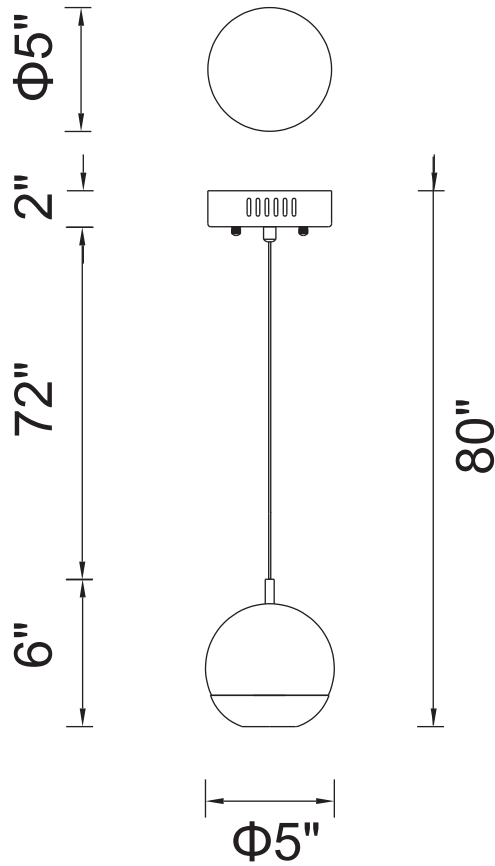

PROJECT: _____
 FIXTURE TYPE: _____
 LOCATION: _____
 CONTACT/PHONE: _____

Item	5444P5C-R
Collection	PERRIER
Finish	Chrome
Glass	-----
Crystal	Clear
Input	120V AC,60HZ,AC

Shade	-----
Length/Dia.	5"
Width/Ext.	-----
Height	6"
Maximum	80"
Lumens	-----

Light Source	DC LED G4 12V
Bulb Info.	MAX 2W
Included	-----
Dimmable	Yes
Color	-----
Weight	