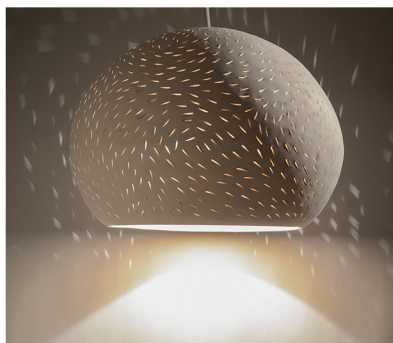

Claylight 15" Pendant

A perforated white ceramic egg shaped Symmetrical pendant with a braided cord and a matching clay ceiling plate.

Throws light textures on the walls in its proximity, a downward soft reflected light and a central task light.

Lit image

Day light image

Lamp Base: Medium base (E-26)

Wattage: 150W

Supplied bulb: 72W standard screw bulb

Warranty: 1 year

Country of Manufacture: USA

Weight: 10 lb.

Listing: UL Listed Luminaire E-353899

Plate and Shade Material: Hand made white ceramic

Perforation: line or dot pattern

Finish: Natural matte.

Cord Cover Finish: Braided white

Cord Length: Adjustable up to 60" - longer cords are available upon request