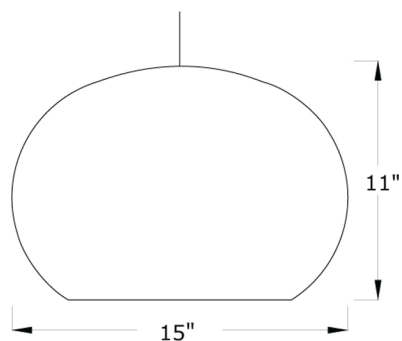

Claylight 15" Pendant

A perforated white ceramic egg shaped Symmetrical pendant with a braided cord and a matching clay ceiling plate.

Throws light textures on the walls in its proximity, a downward soft reflected light and a central task light.

Lit image

Day light image

Lamp Base: Medium base (E-26)

Wattage: 150W

Supplied bulb: 72W standard screw bulb

Warranty: 1 year

Country of Manufacture: USA

Weight: 10 lb.

Listing: UL Listed Luminaire E-353899

Plate and Shade Material: Hand made white ceramic

Perforation: line or dot pattern

Finish: Natural matte.

Cord Cover Finish: Braided white

Cord Length: Adjustable up to 60" - longer cords are available upon request