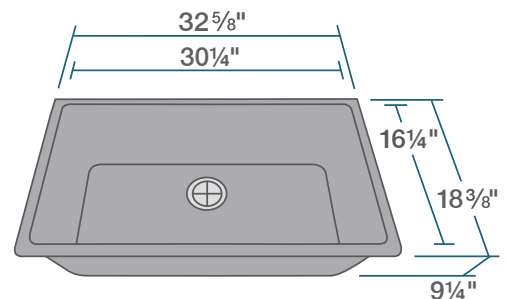

DIMENSIONS

www.renesinks.com
872.241.0016
sales@renesinks.com