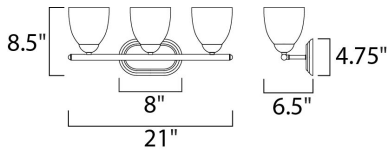

**MEASUREMENTS**

- DIMENSION : 21" W x 8.5" H x 6.5" Ext
- BACK PLATE : 8" W x 4.75" H x 6.5" HCO
- HANGING WEIGHT : 1.7 lb

**LAMPING**

- INPUT VOLTAGE : 120V
- BULB : 3 x 60W Incandescent E26 Medium , 180W Total
- BULB INCLUDED : (Not Included)
- DIMMABLE : Yes