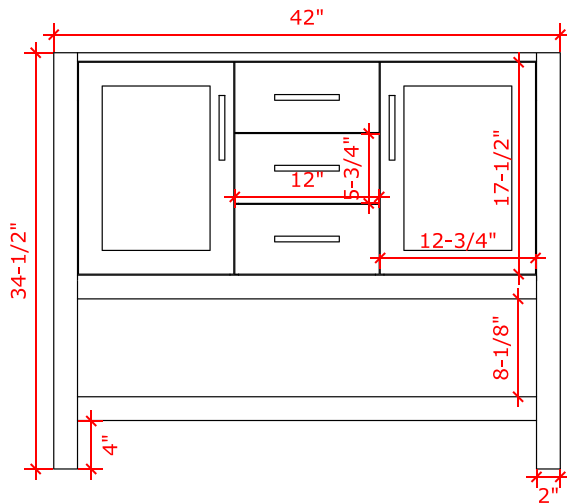

AVAILABLE COLORS

White   Grey   Midnight Blue

FRONT VIEW