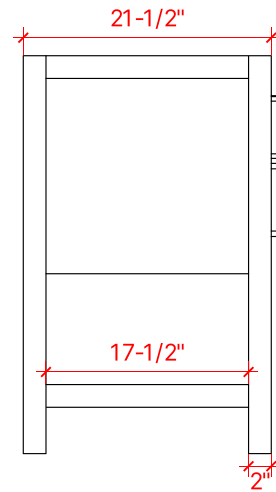

BAYHILL 42" SINGLE SINK BASE CABINET

ARIEL

R042S

BASE CABINET DIMENSIONS

42" W x 21.5" D x 34.5" H

FEATURES

- Solid wood frame & plywood panels
- Dovetail drawers and joints
- Soft closing doors & drawers

HARDWARE FINISHES

Brushed Nickel   Satin Brass   Matte Black   Polished Chrome

AVAILABLE COLORS

White   Grey   Midnight Blue

SIDE VIEW