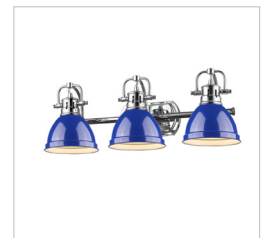

3602-BA3 CH-BE