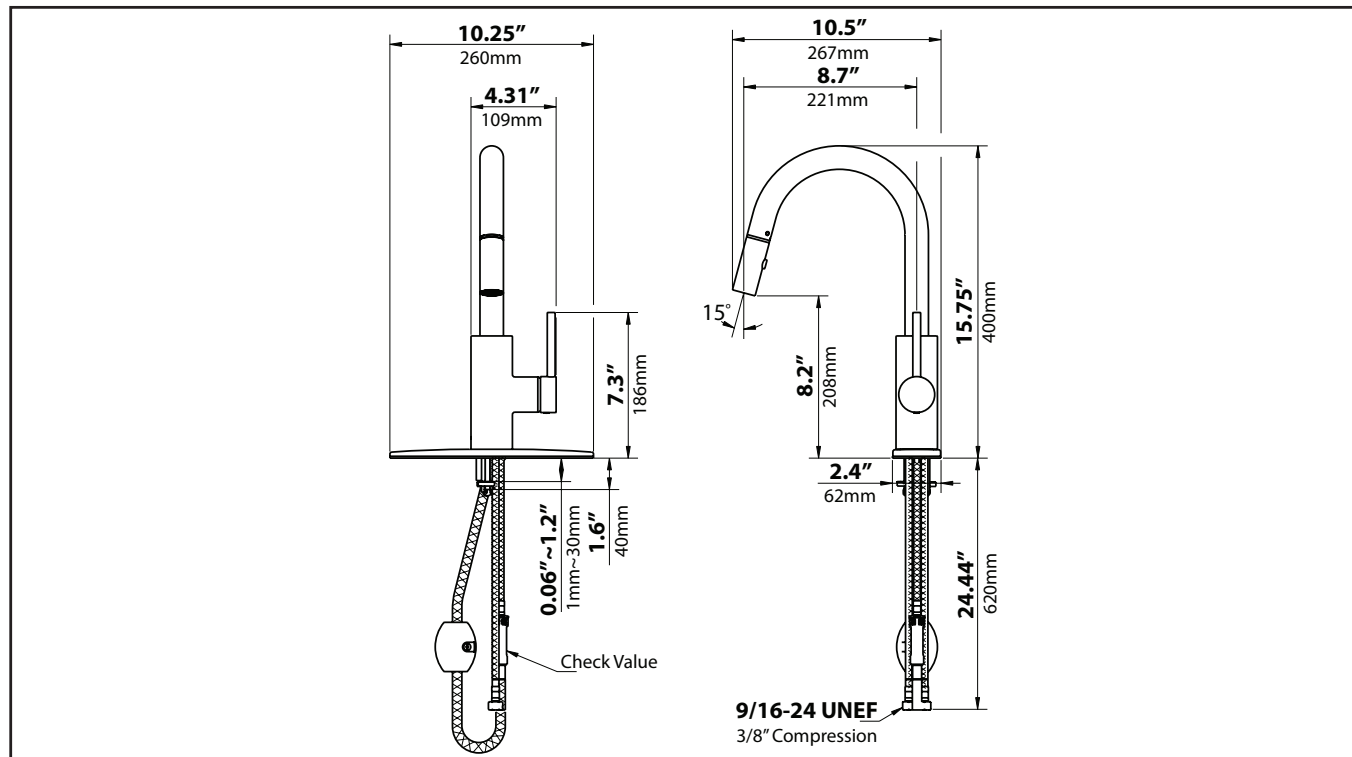

Oletto™ / KPF-2620

Single Lever Pull Down Kitchen Faucet

Chrome / Stainless Steel Finishes

Kräus®

SPECIFICATION SHEET

Material

Body: Metal
Handle: Zinc
Sprayer: Plastic
Waterway: Brass

Spout

Swivel: 360
Design: Full Body
Pull Down

Sprayhead

Flow Rate: 1.75 gpm (6.6L/min) @ 60 psi
Aerator: Neoperl/1.75GPM
Name: Cache Perlator Honeycomb
Function: Spray & Stream
Nozzles: Easy Clean Rubber Nozzles
Docking: Secure

Hose

Type: Neoperl

Cartridge

Brand: Kerox
Size: 35mm
Style: Lever

Mounting

Holes: 1 - 3 Holes
Type: Quick Dock

Waterlines

Type : Neoperl, 700mm
Flexible
Connections: 3/8"
Materials: Braided Nylon
Included
Factory Installed

Dimensions

Faucet Dimensions: 15 3/4" x 8 3/4" x 2 1/2"
Handle Clearance: 1 1/4"

Accessories Included

Escutcheon Plate, Weight, Hex Wrench

Kraus Limited Lifetime Warranty: See website for details www.kraususa.com

1.800.775.0703 / customerservice@kraususa.com

Codes/Standards: Meets ASME A112.18.1/CSA B125.1, NSF/ANSI Standard 61 certified by IAPMO, NSF/ANSI Standard 372 certified by IAPMO, CAL GREEN, CEC, DOE, ADA

REV. January 24, 2018