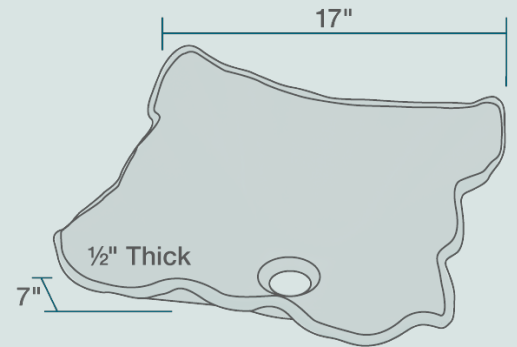

17" x 17" x 7"
 Tempered Glass
 Limited Lifetime Warranty
 Frosted Glass

Accessories

*Accessories not included

UPC: 817299010203

Features

Vessel Installation	18" Minimum Cabinet Size	1/2" Thick	Tempered Glass	Limited Lifetime Warranty	One Bowl