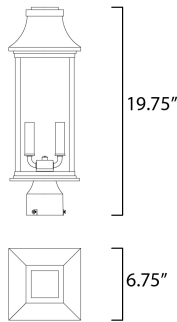

PRODUCT DESCRIPTION

Inspired by classic coach gas lanterns, the Vicksburg collection features die-cast aluminum construction finished in Black with Clear glass. The candle sleeves are done in a contrasting off-white finish to add dimension to the lantern. Available in numerous sizes and configurations including a handsome pocket wall.

MEASUREMENTS

DIMENSION : 6.75" L x 6.75" W x 19.75" H
 HANGING WEIGHT : 4.93 lb

LAMPING

INPUT VOLTAGE : 120V
 BULB : 2 x 40W Incandescent E12 Candelabra , 80W Total
 BULB INCLUDED : (Not Included)
 DIMMABLE : Yes