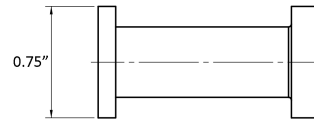

Features

- Double Bathroom Hook
- Polished Chrome Finish
- Solid Brass Base
- Includes Mounting Hardware

Ice WSBC 29007 CR

SKU# | Option:

- Ice WSBC 29007 CR | Polished Chrome

Finishes

 CR Polished Chrome

<p>Collection Ice</p>	<p>Model Ice WSBC 29007</p>	<p>Dimensions Metric <i>1 inch = 2.54 cm</i> <i>1 inch = 25.4 mm</i></p>	 <p>1051 Lea Drive - Collegeville, PA 19426 Tel. 215 513 9400 - Fax 610 831 0215 www.wsbatchcollections.com - info@wsbatchcollectins.com</p>
----------------------------------	--	--	---

Product Specs Sheets

0.75"

1.6"

2.8"

Collection
Ice

Model |
Ice WSBC 29007

Dimensions Metric

1 inch = 2.54 cm
1 inch = 25.4 mm