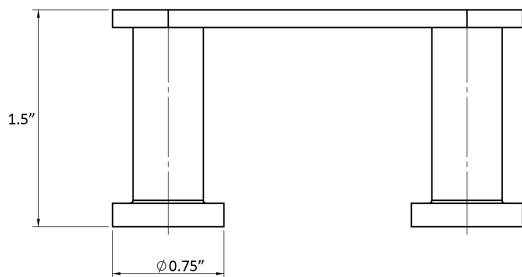

Features

- Double Bathroom Hook
- Polished Chrome Finish
- Solid Brass Base
- Includes Mounting Hardware

Ice WSBC 29007 CR

SKU# | Option:

- Ice WSBC 29007 CR | Polished Chrome

Finishes

 CR Polished Chrome

<p>Collection Ice</p>	<p>Model Ice WSBC 29007</p>	<p>Dimensions Metric <i>1 inch = 2.54 cm</i> <i>1 inch = 25.4 mm</i></p>	 <p>1051 Lea Drive - Collegeville, PA 19426 Tel. 215 513 9400 - Fax 610 831 0215 www.wsbatchcollections.com - info@wsbatchcollectins.com</p>
----------------------------------	--	--	---

Product Specs Sheets

0.75"

1.6"

2.8"

Collection
Ice

Model |
Ice WSBC 29007

Dimensions Metric

1 inch = 2.54 cm
1 inch = 25.4 mm