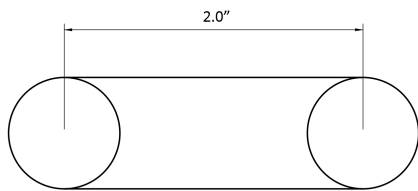

Features

- Double Bathroom Hook
- Polished Chrome Finish
- Solid Brass Base
- Includes Mounting Hardware

Ice WSBC 29007 CR

SKU# | Option:

- Ice WSBC 29007 CR | Polished Chrome

Finishes

 CR Polished Chrome

<p>Collection Ice</p>	<p>Model Ice WSBC 29007</p>	<p>Dimensions Metric <i>1 inch = 2.54 cm</i> <i>1 inch = 25.4 mm</i></p>	 <p>1051 Lea Drive - Collegeville, PA 19426 Tel. 215 513 9400 - Fax 610 831 0215 www.wsbatchcollections.com - info@wsbatchcollectins.com</p>
----------------------------------	--	--	---

Product Specs Sheets

0.75"

1.6"

2.8"

Collection
Ice

Model |
Ice WSBC 29007

Dimensions Metric

1 inch = 2.54 cm
1 inch = 25.4 mm