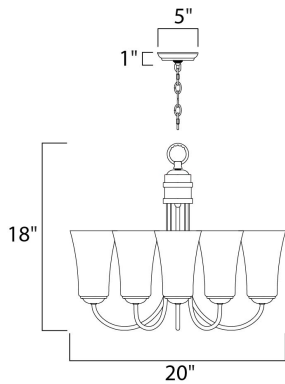

MEASUREMENTS

DIMENSION : 20" L x 20" W x 18" H
 CANOPY : 4.93" W x 1" H x 4.93" L
 HANGING WEIGHT : 9.98 lb

LAMPING

INPUT VOLTAGE : 120V
 BULB : 5 x 60W Incandescent E26 Medium , 300W Total
 BULB INCLUDED : (Not Included)
 DIMMABLE : Yes