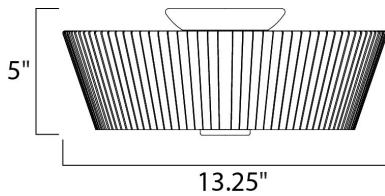

**PRODUCT DESCRIPTION**

The classic Finesse collection features sweeping oval tube arms that transition to sculptured fonts. The pleated glass shade in Dusty White or Frost shed a warm diffused light. The body is finished in Satin Nickel or Oil Rubbed Bronze.

**MEASUREMENTS**

DIMENSION : 13.25" L x 13.25" W x 5" H  
 HANGING WEIGHT : 4.63 lb

**LAMPING**

INPUT VOLTAGE : 120V  
 BULB : 3 x 60W Incandescent E26 Medium , 180W Total  
 BULB INCLUDED : (Not Included)  
 DIMMABLE : Yes