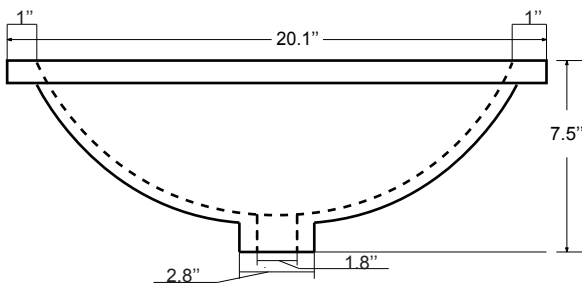

Countertop & Sink

Dimensions:

Countertop: 48"×22"×0.75"

Rectangle undermount basin: 20.1"×15.2"×7.5"