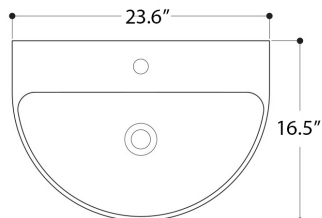

AXA

NORMAL

WS117_LAVABO DA PIANO E SOSPESO CON PIANO RUBINETTERIA
OVERTOP OR WALL-HUNG BASIN WITH TAP HOLE 60X42 CM

N.B.: Le misure indicate possono subire una variazione dello 0,8 % circa, dovuta ad usura stampi o a piccole variazioni delle caratteristiche tecniche relative alle materie prime che compongono l' impasto.

N.B.: Indicated size could have a variation of about 0,8 % due to the usure of the moulds or the small variations of the raw materials' technical characteristics used in the mixture.

Collection
Normal

Model |
Normal 60A-
WS11701

Dimensions Metric

1 inch = 2.54 cm
1 inch = 25.4 mm

WS[®]
BATH
COLLECTIONS

1051 Lea Drive - Collegeville, PA 19426
Tel. 215 513 9400 - Fax 610 831 0215
www.ws bathcollections.com - info@ws bathcollections.com

MOUNTING HARDWARE

Wall-mount installation

Vessel/ countertop installation

Bolts

Silicone (*optional*)

Collection
Normal

Model |
Normal 60A-
WS11701

Dimensions Metric
1 inch = 2.54 cm
1 inch = 25.4 mm