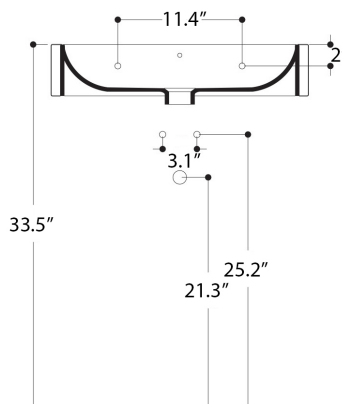

AXA

NORMAL

WS117_LAVABO DA PIANO E SOSPESO CON PIANO RUBINETTERIA
OVERTOP OR WALL-HUNG BASIN WITH TAP HOLE 60X42 CM

N.B.: Le misure indicate possono subire una variazione dello 0,8 % circa, dovuta ad usura stampi o a piccole variazioni delle caratteristiche tecniche relative alle materie prime che compongono l' impasto.

N.B.: Indicated size could have a variation of about 0,8 % due to the usure of the moulds or the small variations of the raw materials' technical characteristics used in the mixture.

Collection
Normal

Model |
Normal 60A-
WS11701

Dimensions Metric

1 inch = 2.54 cm
1 inch = 25.4 mm

WS[®]
BATH
COLLECTIONS

1051 Lea Drive - Collegeville, PA 19426
Tel. 215 513 9400 - Fax 610 831 0215
www.ws bathcollections.com - info@ws bathcollections.com

MOUNTING HARDWARE

Wall-mount installation

Vessel/ countertop installation

Bolts

Silicone (*optional*)

Collection
Normal

Model |
Normal 60A-
WS11701

Dimensions Metric
1 inch = 2.54 cm
1 inch = 25.4 mm