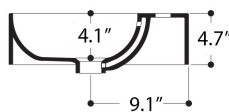

AXA

NORMAL

WS117_LAVABO DA PIANO E SOSPESO CON PIANO RUBINETTERIA
OVERTOP OR WALL-HUNG BASIN WITH TAP HOLE 60X42 CM

N.B.: Le misure indicate possono subire una variazione dello 0,8 % circa, dovuta ad usura stampi o a piccole variazioni delle caratteristiche tecniche relative alle materie prime che compongono l' impasto.

N.B.: Indicated size could have a variation of about 0,8 % due to the usure of the moulds or the small variations of the raw materials' technical characteristics used in the mixture.

Collection
Normal

Model |
Normal 60A-
WS11701

Dimensions Metric

1 inch = 2.54 cm
1 inch = 25.4 mm

WS[®]
BATH
COLLECTIONS

1051 Lea Drive - Collegeville, PA 19426
Tel. 215 513 9400 - Fax 610 831 0215
www.ws bathcollections.com - info@ws bathcollections.com

MOUNTING HARDWARE

Wall-mount installation

Vessel/ countertop installation

Bolts

Silicone (*optional*)

Collection
Normal

Model |
Normal 60A-
WS11701

Dimensions Metric
1 inch = 2.54 cm
1 inch = 25.4 mm