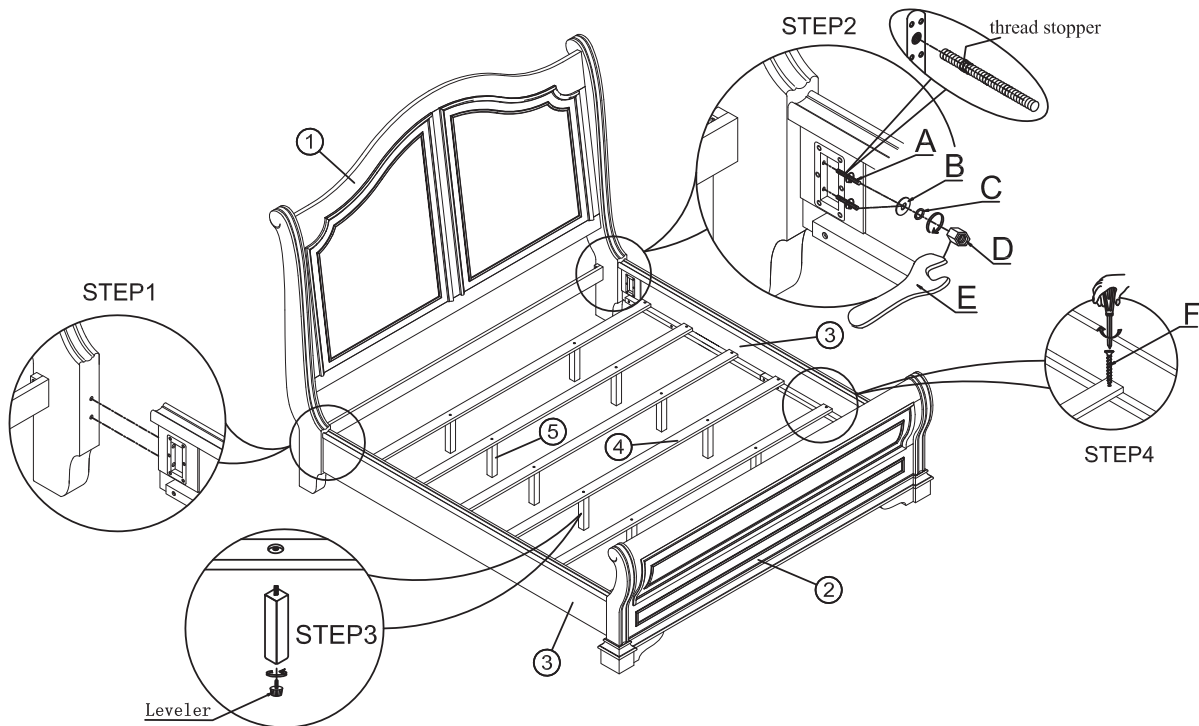

Liberty Furniture

INDUSTRIES, INC

ASSEMBLY INSTRUCTION

DESCRIPTION: KING SLEIGH BED
QUEEN SLEIGH BED
SLEIGH BED RAILS

Item#: 244 - BR22H - BR22F - BR21H - BR21F/ BR91

Thank you for purchasing this quality product. Be sure to check all packing material carefully for small parts which may have come loose inside the carton during shipment. Identify and count all parts and compare with the parts List Below:

HARDWARE LIST			
NO.	Drawing	Description	Q'ty
A		Threaded Bolt Ø5/16" X3-1/2"	8pcs
B		Flat washer (Ø5/16"x19mm)	8pcs
C		Spring washer (Ø5/16")	8pcs
D		Hex Nut (Ø5/16")	8pcs
E		Ø5/16" Wrench(12mm)	1pc
F		Wood screw Ø8 x 1"	10pcs

PART LIST:

HEAD BOARD: 1PC	FOOT BOARD: 1PC	SIDE RAIL : 2PCS	King Bed Slats: 5pcs	King Bed Support legs: 10pcs
			Queen Bed Slats: 4pcs	Queen Bed Support legs: 4pcs

CLEANING INSTRUCTION

Clean the Bed surface with a furniture polish and a soft cloth.