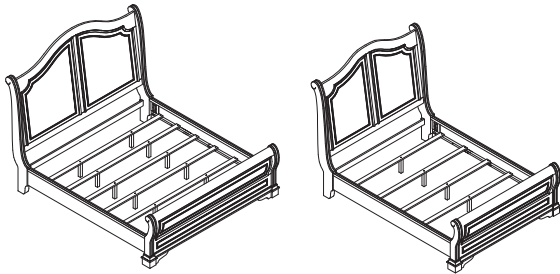

Liberty Furniture

INDUSTRIES, INC

ASSEMBLY INSTRUCTION

DESCRIPTION: KING SLEIGH BED
QUEEN SLEIGH BED
SLEIGH BED RAILS

Item#: 244 - BR22H - BR22F - BR21H - BR21F/ BR91

Thank you for purchasing this quality product. Be sure to check all packing material carefully for small parts which may have come loose inside the carton during shipment. Identify and count all parts and compare with the parts List Below:

HARDWARE LIST			
NO.	Drawing	Description	Q'ty
A		Threaded Bolt Ø5/16" X3-1/2"	8pcs
B		Flat washer (Ø5/16"x19mm)	8pcs
C		Spring washer (Ø5/16")	8pcs
D		Hex Nut (Ø5/16")	8pcs
E		Ø5/16" Wrench(12mm)	1pc
F		Wood screw Ø8 x 1"	10pcs

PART LIST:

HEAD BOARD: 1PC	FOOT BOARD: 1PC	SIDE RAIL : 2PCS	King Bed Slats: 5pcs	King Bed Support legs: 10pcs
			Queen Bed Slats: 4pcs	Queen Bed Support legs: 4pcs

CLEANING INSTRUCTION

Clean the Bed surface with a furniture polish and a soft cloth.