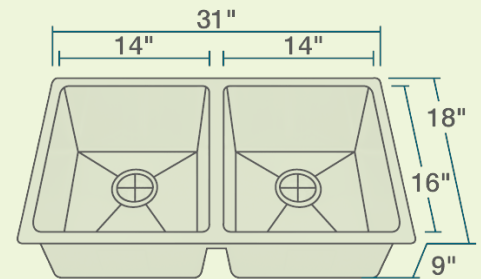

3120D-14-SLW Undermount 3/4" Radius Sink with White SinkLink

Stainless Steel

Stainless Steel is the most popular choice for today's kitchens due to its clean look and durability. The beautiful brushed satin finish helps to hide small scratches that may occur over the lifetime of the sink. Our Stainless Steel sinks are made from high quality 14, 16, 18 or 20 gauge steel. Most models are made of one piece construction that ensures the sturdiest kitchen sink you will find. Our sinks are made from 300-series stainless steel and are guaranteed not to rust or stain. Each sink is fully insulated and has a sound dampening pad. Our stainless steel sinks are backed by a limited lifetime warranty. This sink can be mounted under a laminate countertop with the included SinkLink installation piece, creating a sleek look. Offered in white, black or gray, the SinkLink is constructed from thick durable plastic and acts as a secure barrier that keeps the foundation of the laminate countertop dry.

- 31" x 18" x 9"
- 33" Minimum Cabinet Size
- 14-, 16- or 18-Gauge Steel Available
- Certified High-Quality 304 Stainless Steel
- Brushed Satin Finish
- Offset Drain
- Thick Sound Dampener Rubber Pad
- Fully Insulated
- Cardboard Cutout Template Included
- Installation Hardware Included
- Lifetime Warranty
- SinkLink installation piece included

Accessories

*Accessories not included

16g UPC: 819084019033
18g UPC: 841412128414

Features

Undermount Installation 	33" Minimum Cabinet Size 	Cold Rolled Stainless Steel 	Brushed Satin Finish 	Offset Drain 3 1/2" 	Sound Dampening
Fully Insulated 	Cutout Template 	Hardware Included 	Limited Lifetime Warranty 		