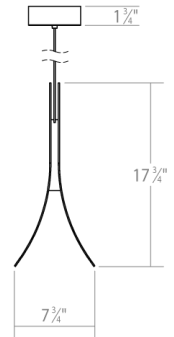

#### DIMENSIONS

Height	18"
Minimum Height	19"
Maximum Height	91"
Width	18"
Depth	7.75"
Canopy/Backplate/Base	5"
Hanging Details	6' Adjustable Cord"
Fixture Weight	15 lbs.

#### SHIPPING

Carton 1 L x W x H	23" x 23" x 13"
Carton 1 GW	17 lbs.

#### SHADE 1

Quantity	1
Color	Dove Gray
Material	Aluminum
Height	17.8"
Diameter	18