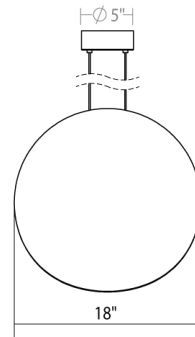

#### DIMENSIONS

Height	18"
Minimum Height	19"
Maximum Height	91"
Width	18"
Depth	7.75"
Canopy/Backplate/Base	5"
Hanging Details	6' Adjustable Cord"
Fixture Weight	15 lbs.

#### SHIPPING

Carton 1 L x W x H	23" x 23" x 13"
Carton 1 GW	17 lbs.

#### SHADE 1

Quantity	1
Color	Dove Gray
Material	Aluminum
Height	17.8"
Diameter	18