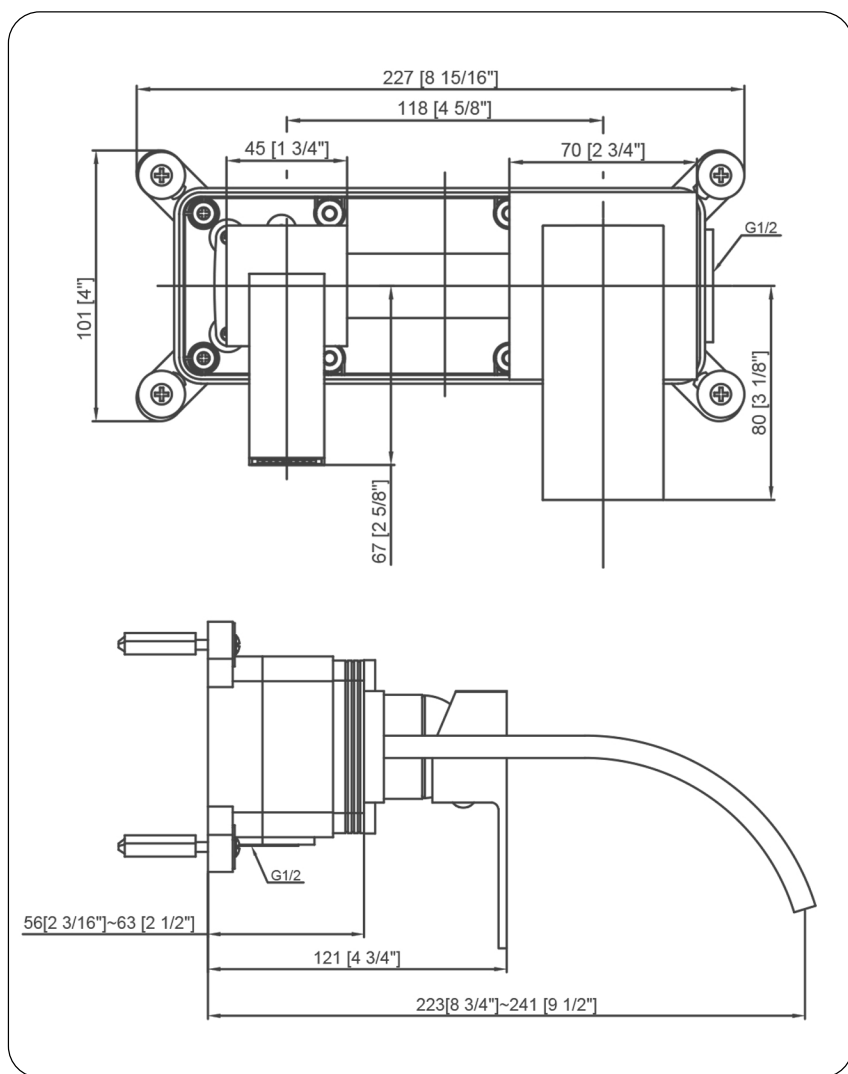

NOTES

Novatto reserves the right (1) to make changes in specifications and materials, and (2) to change or discontinue models, both without notice or obligation. Dimensions are for reference only, see www.Novatto.com for finish options and product availability.

Novatto Inc
TOLL FREE 844.404.4242
www.Novatto.com