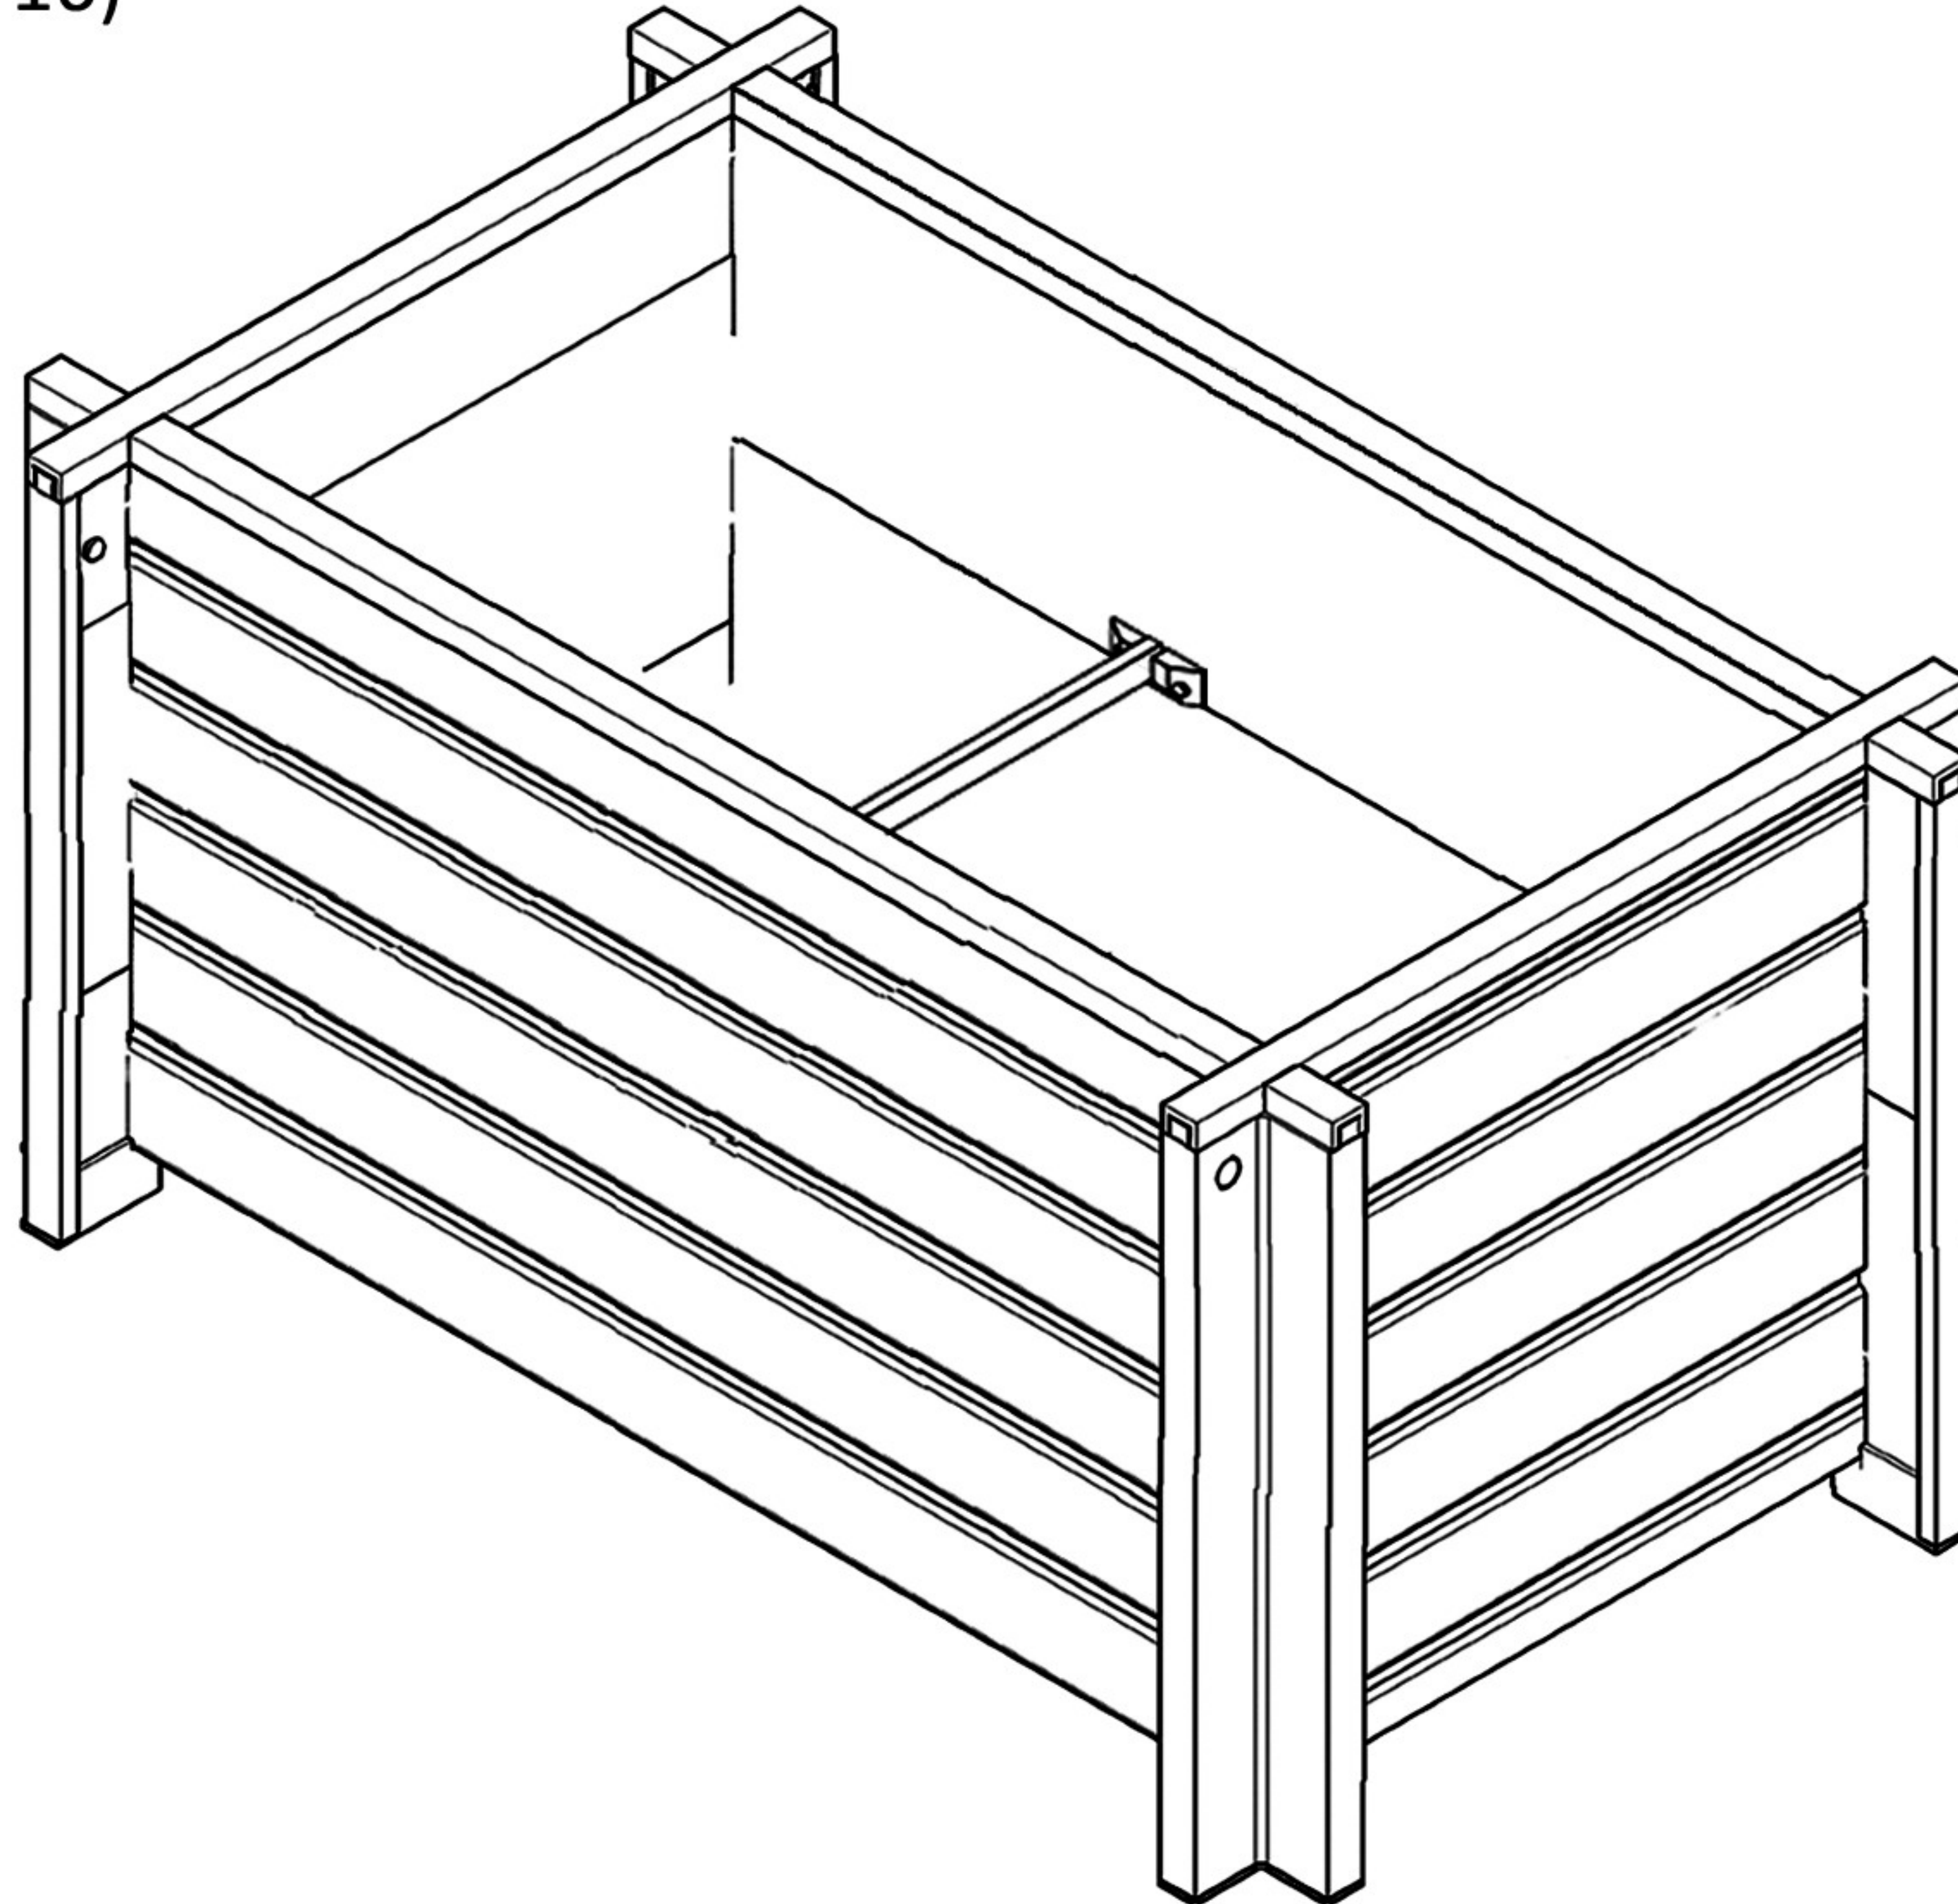

NewAgeGarden®

Rectangular Planter, 30"/42"

(ITEM# EPLT103-R30-16; EPLT103-R42-16)

Congratulations and thank you for your purchase! Before you start, please check for damage or any missing parts. Please visit www.NewAgePet.com/customer-service to find additional assembly videos and help in requesting replacement parts, as well as additional instructions on cleaning, maintaining and painting your New Age product.