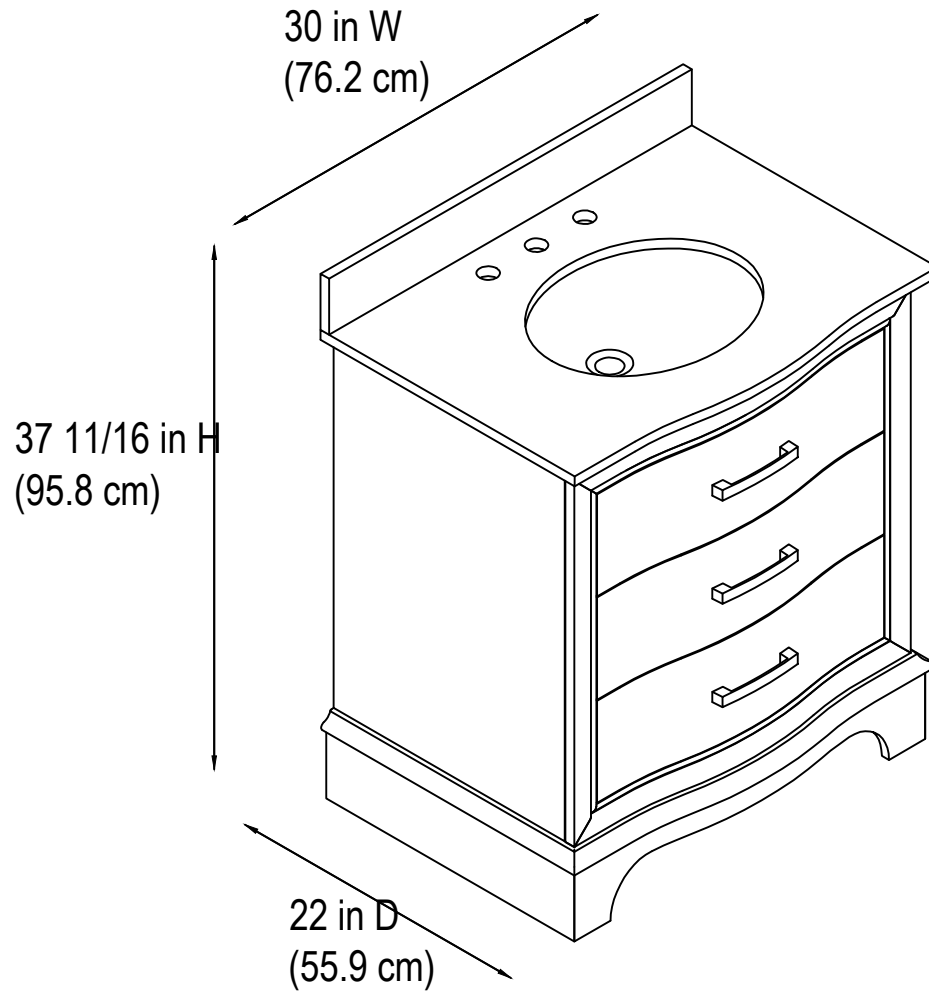

## 30" Bathroom Vanity

30 in. W x 22 in.D x 37 11/16 in.H  
(76.2 cm x 55.9 cm x 95.8 cm)

## Top View

## Back View