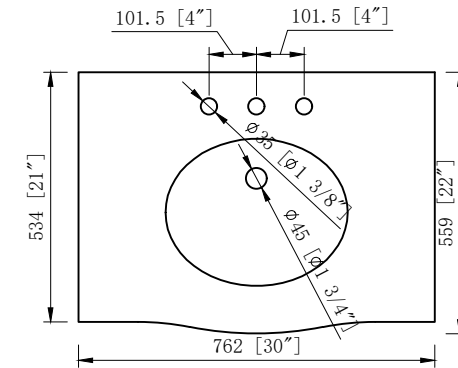

## 30" Bathroom Vanity

30 in. W x 22 in.D x 37 11/16 in.H  
(76.2 cm x 55.9 cm x 95.8 cm)

## Top View

## Back View