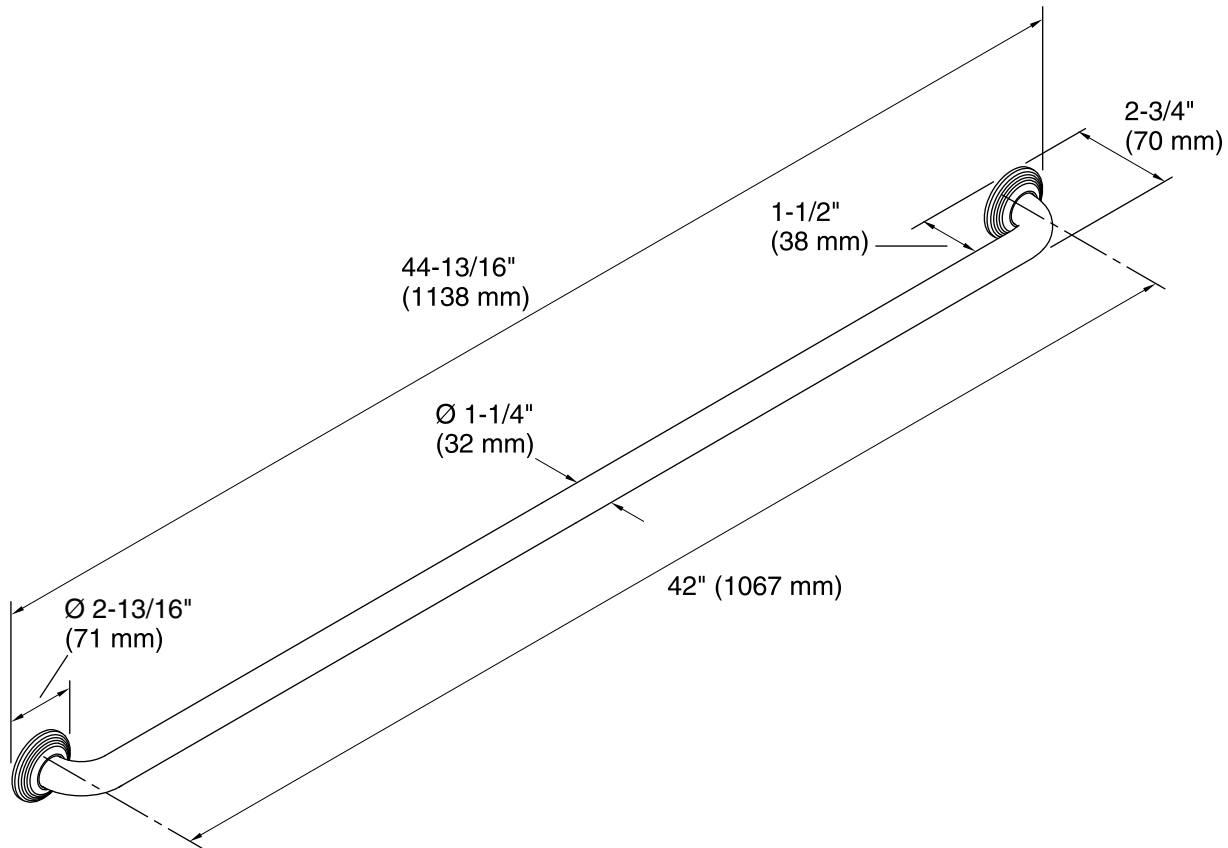

Technical Information

All product dimensions are nominal.

Notes

Measure your actual product for roughing-in details.

WARNING: Risk of personal injury. The wall plates on the grab bar must be mounted to a brace between the wall studs. This will ensure that the weight of the user is adequately supported.