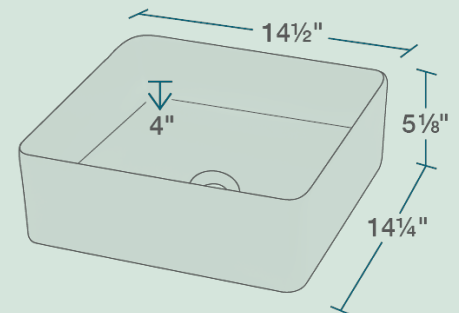

14 1/2" x 14 1/4" x 5 1/8"
 Vessel Installation
 15" Minimum Cabinet Size
 True Vitreous China
 No Hardware Needed
 Limited Lifetime Warranty

Accessories

*Accessories not included

UPC: 841412152280

Features

Vessel Installation	15" Minimum Cabinet Size	True Vitreous China	No Hardware Needed	Limited Lifetime Warranty	One Bowl