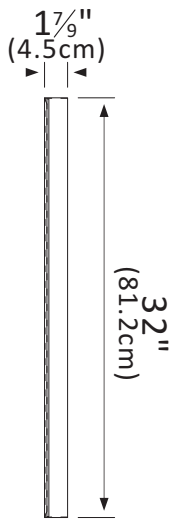

INSTALLATION SPECIFICATION

Model No.:	803248-MIR-BG
Finish:	Brushed gold
Mount type:	Wall-mounted
Orientation:	Horizontal
Material:	Aluminum
Storage included:	No
Overall size:	48.0"W x 1.8"D x 32.0"H
Net weight:	30.2 lbs
Lens Thickness:	5mm

Mutriku

48"

Bathroom Mirror

All measurements are approximate. Measurements may vary +/- 1/2

Aluminum section