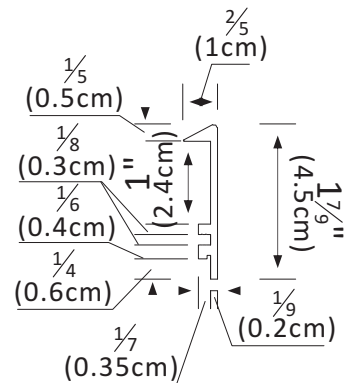

INSTALLATION SPECIFICATION

Model No.:	803248-MIR-BG
Finish:	Brushed gold
Mount type:	Wall-mounted
Orientation:	Horizontal
Material:	Aluminum
Storage included:	No
Overall size:	48.0"W x 1.8"D x 32.0"H
Net weight:	30.2 lbs
Lens Thickness:	5mm

Mutriku

48"

Bathroom Mirror

All measurements are approximate. Measurements may vary +/- 1/2

Aluminum section