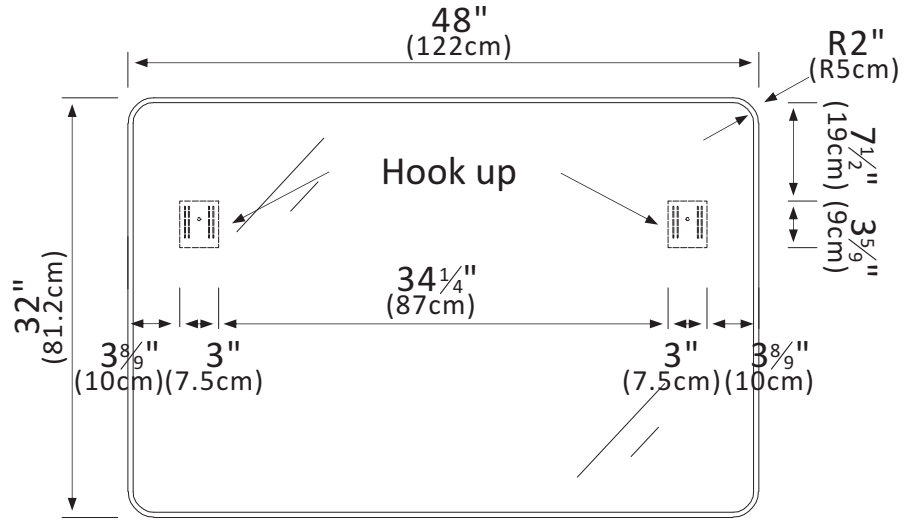

INSTALLATION SPECIFICATION

Model No.:	803248-MIR-BG
Finish:	Brushed gold
Mount type:	Wall-mounted
Orientation:	Horizontal
Material:	Aluminum
Storage included:	No
Overall size:	48.0"W x 1.8"D x 32.0"H
Net weight:	30.2 lbs
Lens Thickness:	5mm

Mutriku

48"

Bathroom Mirror

All measurements are approximate. Measurements may vary +/- 1/2

Aluminum section