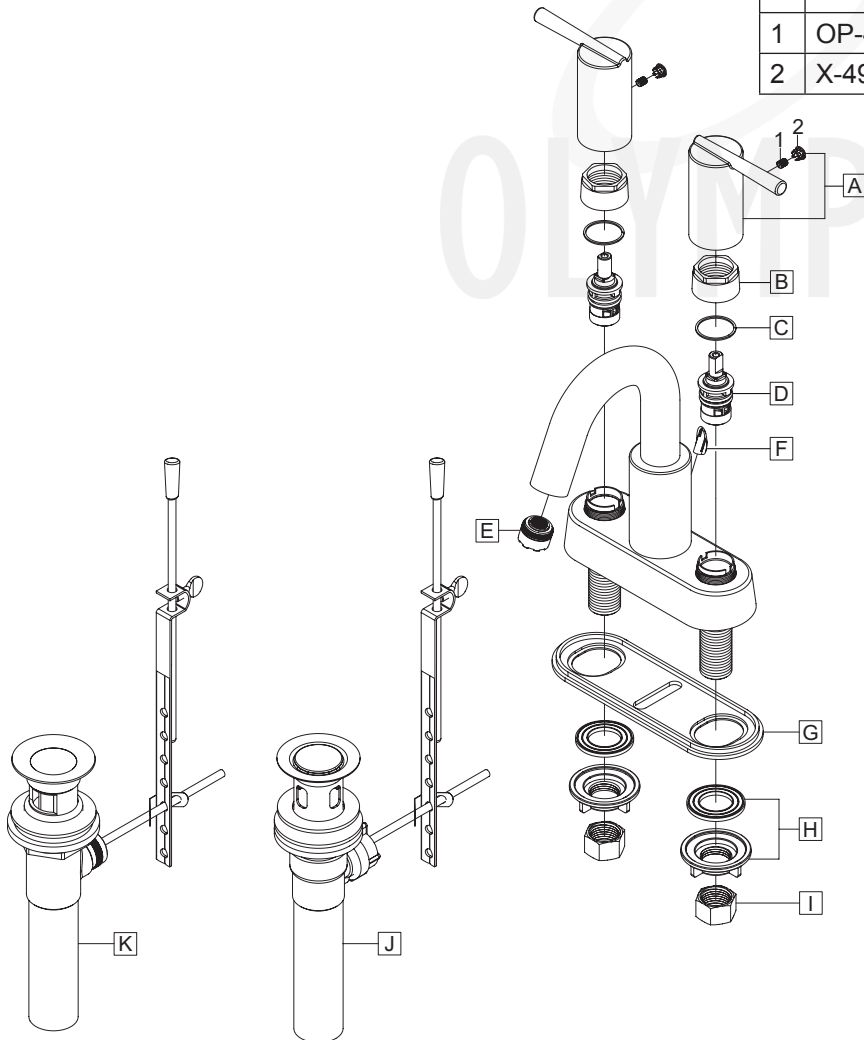

PARTS BREAKDOWN SHEET

Model Number: L-752X

* Note: Please specify finish/color when ordering.

	ITEM #	DESCRIPTION
A	OP-190016C, H*	Lever Handle-Cold, Hot
B	OP-450002	Bonnet Nut
C	OP-430029	Gasket
D	OP-330002C, H	Ceramic Disc Cartridge-Cold, Hot
E	OP-490062*	1.2 GPM Aerator
F	OP-430023*	Hole Cove (For L-7521)
G	X-4300023	Base Gasket
H	OP-590003	Mounting Kit
I	OP-590001	Supply Nut
J	OP-630005*	50/50 Pop-Up Drain Assembly (For L-7520)
K	OP-630006*	Brass Pop-Up Drain Assembly (For L-7522)
1	OP-420047	Allen Screw
2	X-4900044*	Hole Cover

PARTS BREAKDOWN SHEET

Model Number: L-752X

* Note: Please specify finish/color when ordering.
 * Note - Parts H includes only on the product purchased after June 2020.

	ITEM #	DESCRIPTION
A	OP-190016C, H*	Lever Handle-Cold, Hot
B	OP-450002	Bonnet Nut
C	OP-430029	Gasket
D	OP-330002C, H	Ceramic Disc Cartridge-Cold, Hot
E	OP-490062*	1.2 GPM Aerator
F	OP-430023*	Hole Cove (For L-7521)
G	X-4300023	Base Gasket
H	OP-530007	Small plastic locknuts & crowfoot washers
I	OP-590001	Supply Nut
J	OP-630005*	50/50 Pop-Up Drain Assembly (For L-7520)
K	OP-630006*	Brass Pop-Up Drain Assembly (For L-7522)
1	OP-420047	Allen Screw
2	X-4900044*	Hole Cover