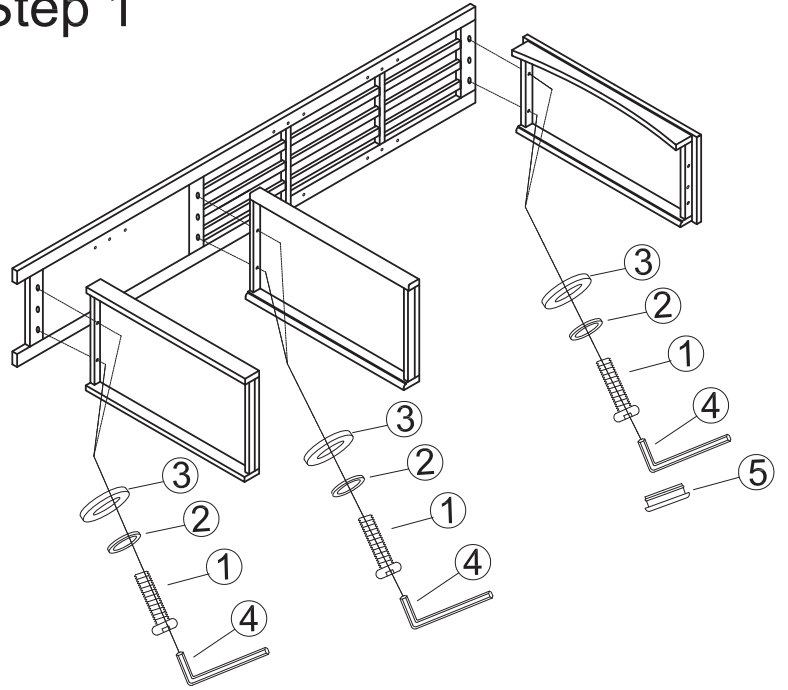

ASSEMBLY INSTRUCTION

718-HO202 DOOR BOOKCASE

Thank you purchasing this quality product. Be sure to check all packing material carefully for small parts which may have come loose inside the carton during shipment. Identify and count all parts and compare with the parts list below:

SAFETY BRACKET SET

Step 1

Step 2

NO	HARDWARE	Q'TY
1	 Ø1/4"X1"L Bolt	12PCS
2	 Ø1/4"X11 Spring Washer	12PCS
3	 Ø1/4"X16 Flat Washer	12PCS
4	 Ø1/4" Allen Wrench	1PC
5	 Ø7/8" Cover	4PCS
6	 Ø8mmX5/8" Screw	16PCS
7	 Shelf Pin	12PCS