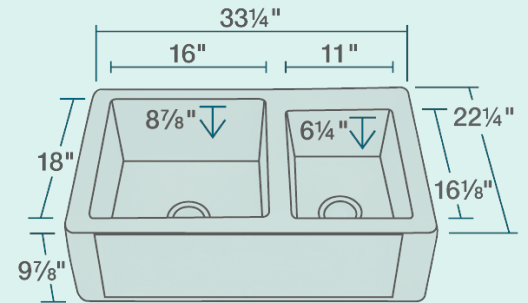

- 33 1/4" x 22 1/4" x 9 7/8"
- Farmhouse-Style/Apron Sink Installation
- Hammered Finish
- Center Drain
- One-Piece Construction
- Naturally Antibacterial
- Cardboard Cutout Template Included
- Limited Lifetime Warranty

*Due to the handmade nature of this sink, dimensions may vary up to ~1/4"

Accessories

*Accessories not included

UPC: 817299012627

Features

Apron Installation 	36" Minimum Cabinet Size 	All-Natural Materials 	Hammered Finish 	Center Drain 3 1/2" 	One-Piece Construction
Naturally Antibacterial 	Cutout Template 	Limited Lifetime Warranty 	Two Bowls, Offset 		