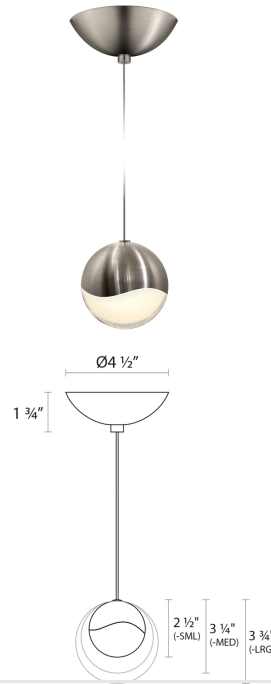

Project:

Grapes LED Pendant Spec Sheet

SKU: 2912.13-LRG Learn more at:
<https://sonnemanlight.com/grapes-led-single-pendant>

Description: Grapes are luminous LED spheres in multiple sizes, arrayed in precise or random patterns, in clusters, or as single points of light. Seen from the middle or above, the crystal appears clear with a subtle luminance. Moving below, the crystal facets become increasingly apparent, refracting the light into a dazzling radiance. Also available in a [chandelier](#).

Type #:

Dimensions

Height:	3.75"
Diameter:	3.75"
Canopy/Backplate/Base:	4.5"
Hanging Details:	10" Adjustable Cord
Shape:	Dome Canopy
Size:	Single Large
Canopy/Backplate/Base Height:	1.75

Electrical Specs

Bulb(s) Included?:	Yes
Bulb 1 Type:	Integral LED
Input Voltage:	120VAC
Wattage:	6
Initial Lumens:	300
Color Temperature:	3000K
CRI:	90
Power Supply Type:	Transformer
Power Supply Quantity:	1
Power Supply Location:	Canopy
Dimming Type:	ELV
Bulb Max Wattage:	6

Installation

Installation:	Licensed electrician required
Sloped Ceiling Compatible?:	Compatible

Shipping

Carton 1 L x W x H:	9" X 6" X 6"
Carton 1 Gross Weight:	3 LBS

Shade

Shade 1 Material:	Glass Lens
-------------------	------------