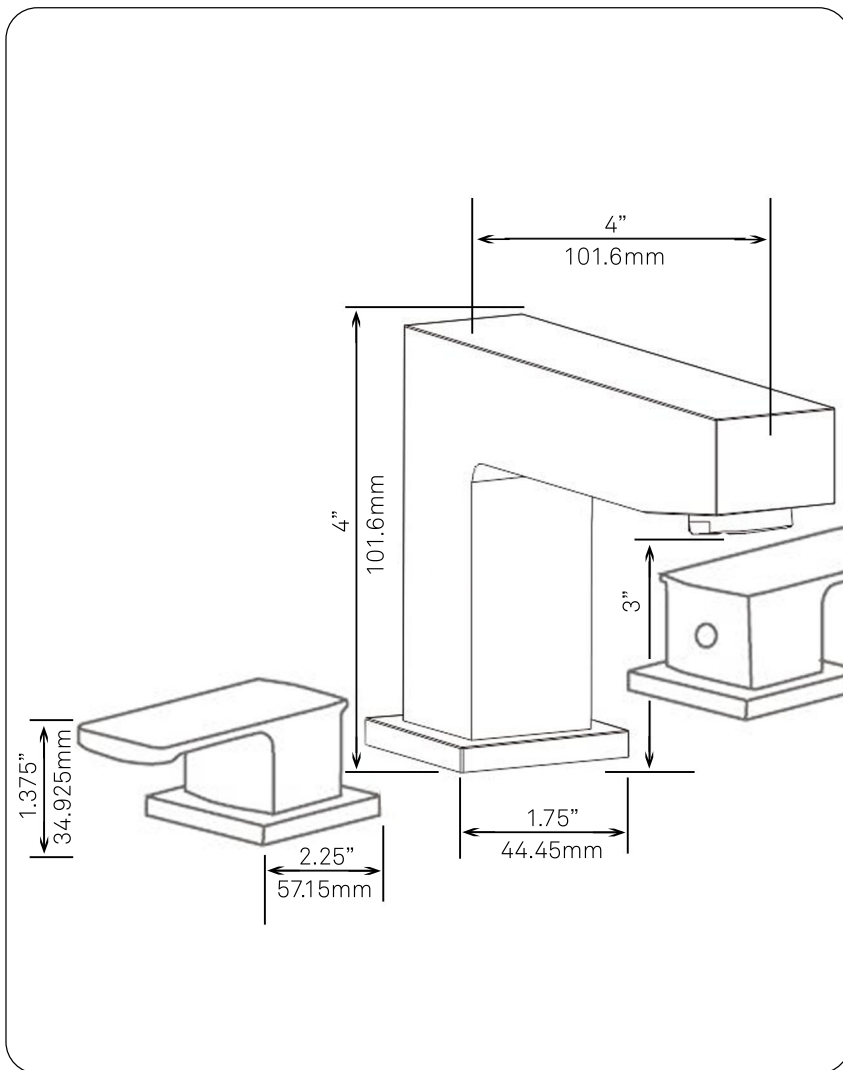

NOTES

Novatto reserves the right (1) to make changes in specifications and materials, and (2) to change or discontinue models, both without notice or obligation. Dimensions are for reference only, see www.NovattoInc.com for finish options and product availability.

Novatto Inc
TOLL FREE 844.404.4242
www.NovattoInc.com