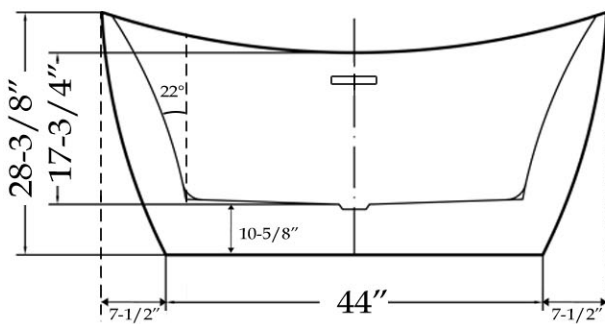

Acrylic Contemporary Tub by Randolph Morris

Item #: RMBP06-59

Volume: 48 gal Weight: 71 lbs

All products and specifications are subject to change without notice. Randolph Morris is not responsible for typographical and/or dimensional errors. Typographical errors are subject to correction.

Note: Rough-in dimensions may vary +/- 1/2" and are subject to change. No responsibility is assumed by Randolph Morris.