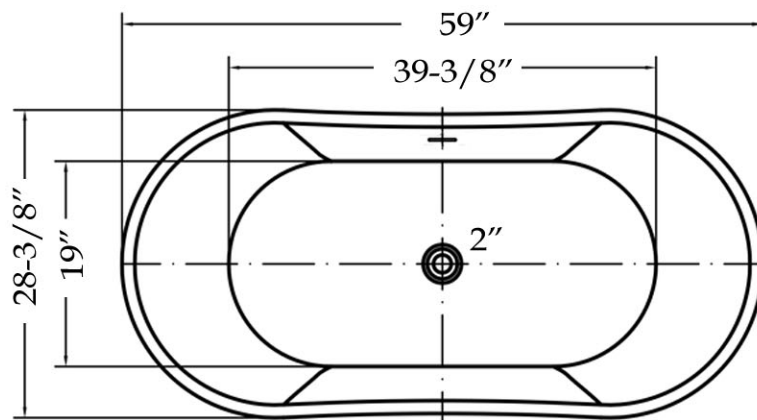

Acrylic Contemporary Tub by Randolph Morris

Item #: RMBP06-59

Volume: 48 gal Weight: 71 lbs

All products and specifications are subject to change without notice. Randolph Morris is not responsible for typographical and/or dimensional errors. Typographical errors are subject to correction.

Note: Rough-in dimensions may vary +/- 1/2" and are subject to change. No responsibility is assumed by Randolph Morris.