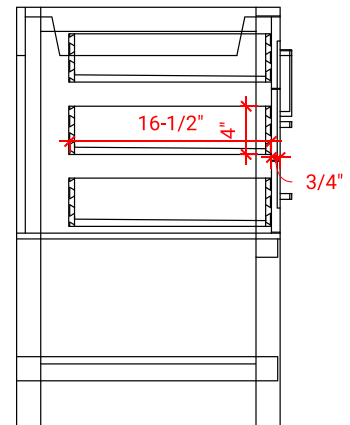

BAYHILL 72" DOUBLE SINK BASE CABINET

ARIEL

R072D

BASE CABINET DIMENSIONS

72" W x 21.5" D x 34.5" H

FEATURES

- Solid wood frame & plywood panels
- Dovetail drawers and joints
- Soft closing doors & drawers

HARDWARE FINISHES

Brushed Nickel   Satin Brass   Matte Black   Polished Chrome

AVAILABLE COLORS

White   Grey   Midnight Blue

PLAN VIEW