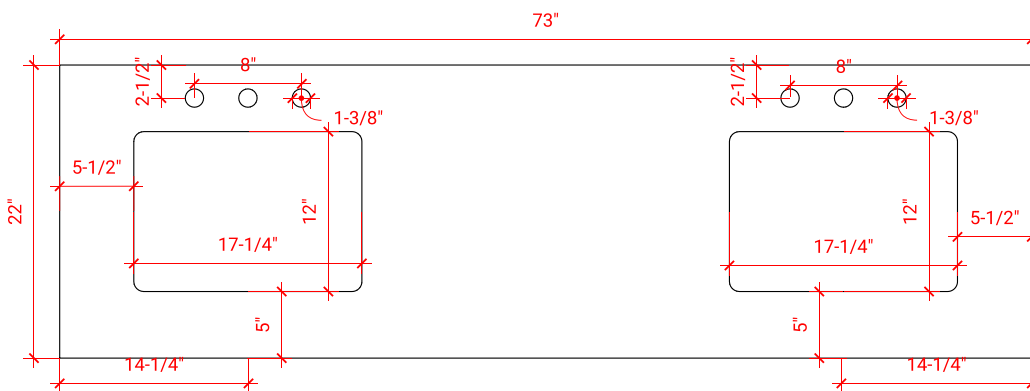

73" DOUBLE RECTANGLE SINK COUNTERTOP WITH 0.75 IN. THICKNESS

ARIEL

OVERALL DIMENSIONS

73" W x 22" D x 0.75" H

COUNTERTOP OPTIONS

FEATURES

- Solid countertop with mitered edges & seams
- Undermount white rectangular sink
- Pre-drilled for 8" widespread faucet

INCLUDED

- Countertop
- Matching Backsplash
- Rectangle Sinks

COUNTERTOP PLAN VIEW