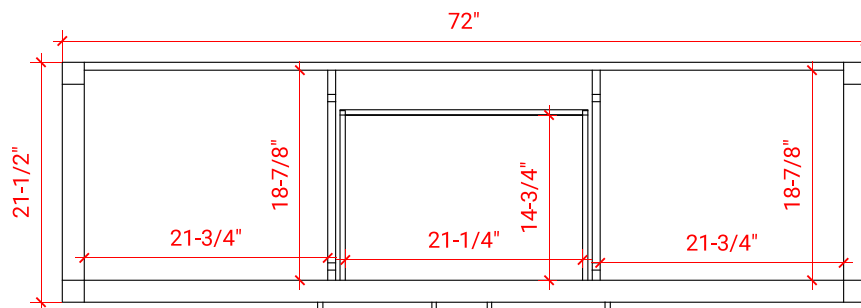

BAYHILL 72" DOUBLE SINK BASE CABINET

ARIEL

R072D

BASE CABINET DIMENSIONS

72" W x 21.5" D x 34.5" H

FEATURES

- Solid wood frame & plywood panels
- Dovetail drawers and joints
- Soft closing doors & drawers

HARDWARE FINISHES

Brushed Nickel   Satin Brass   Matte Black   Polished Chrome

AVAILABLE COLORS

White   Grey   Midnight Blue

PLAN VIEW