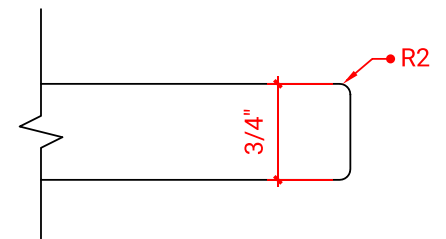

EDGE SIDE VIEW