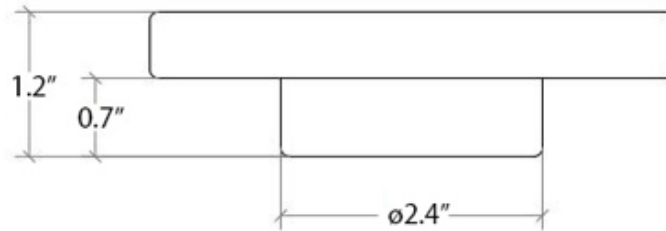

# Product Specs Sheets

Collection  
Duemila

Model |  
Duemila 55004

Dimensions Metric

*1 inch = 2.54 cm*  
*1 inch = 25.4 mm*

**WS**<sup>®</sup>  
**BATH**  
**COLLECTIONS**

1051 Lea Drive - Collegeville, PA 19426  
Tel. 215 513 9400 - Fax 610 831 0215