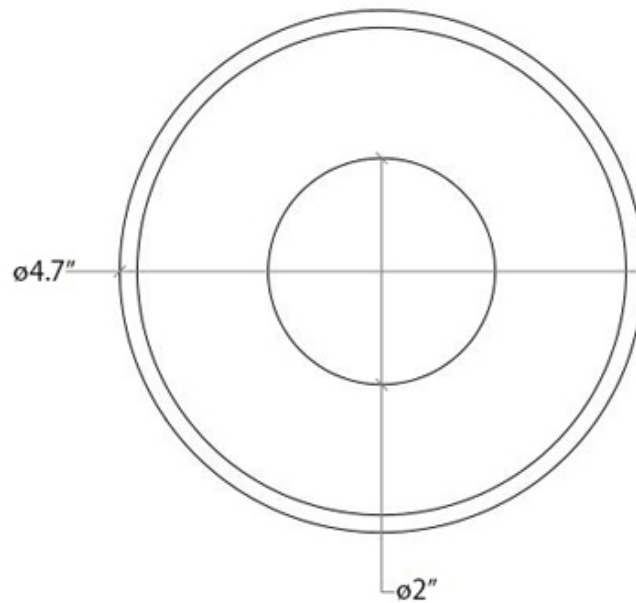

# Product Specs Sheets

Collection  
Duemila

Model |  
Duemila 55004

Dimensions Metric

*1 inch = 2.54 cm*  
*1 inch = 25.4 mm*

**WS**<sup>®</sup>  
**BATH**  
**COLLECTIONS**

1051 Lea Drive - Collegeville, PA 19426  
Tel. 215 513 9400 - Fax 610 831 0215