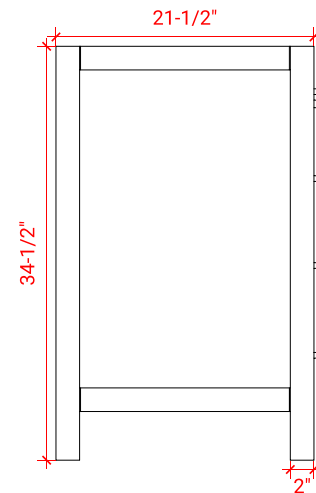

CAMBRIDGE 43" LEFT OFFSET CABINET

ARIEL

A043S-L

BASE CABINET DIMENSIONS

42" W x 21.5" D x 34.5" H

FEATURES

- Solid wood frame & plywood panels
- Dovetail drawers and joints
- Soft closing doors & drawers

HARDWARE FINISHES

FRONT VIEW

SIDE VIEW

PLAN VIEW