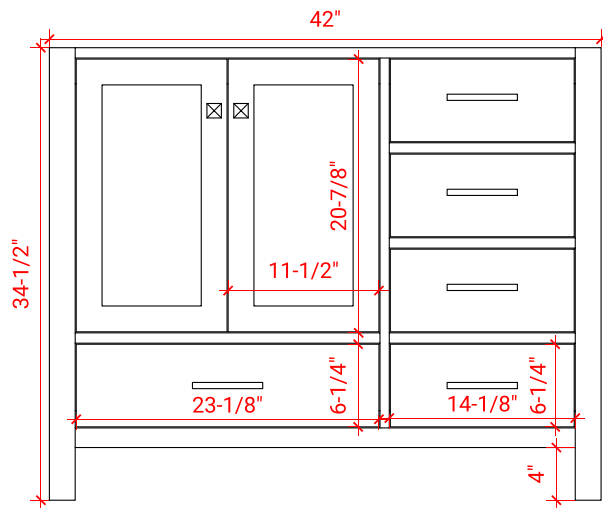

CAMBRIDGE 43" LEFT OFFSET CABINET

ARIEL

A043S-L

BASE CABINET DIMENSIONS

42" W x 21.5" D x 34.5" H

FEATURES

- Solid wood frame & plywood panels
- Dovetail drawers and joints
- Soft closing doors & drawers

HARDWARE FINISHES

FRONT VIEW

SIDE VIEW

PLAN VIEW