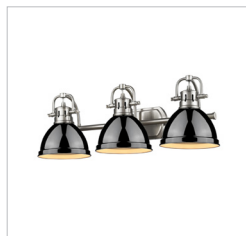

Also Available

3602-BA3 PW-BK