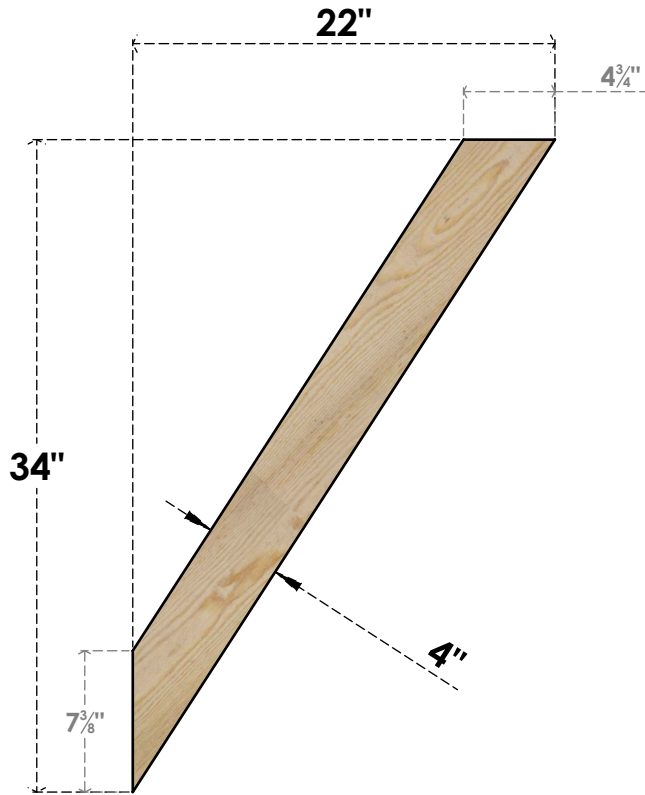

BRC04X22X34TRA00RDF

4"W X 22"D X 34"H TRADITIONAL ROUGH SAWN BRACE, DOUGLAS FIR

SIDE

FRONT

EKENA MILLWORK
2300 WEST MAIN ST.
CLARKSVILLE, TX 75426
TOLL FREE: 866-607-0453
WWW.EKENAMILLWORK.COM

NOTES

1. INSTALLATION TO BE COMPLETED IN ACCORDANCE WITH MANUFACTURER'S SPECIFICATIONS.
2. DRAWING MAY NOT BE TO SCALE
3. THIS DRAWING IS INTENDED FOR DESIGN AND PLANNING PURPOSES ONLY.
4. ALL INFORMATION CONTAINED HEREIN WAS CURRENT AT THE TIME OF DEVELOPMENT BUT MUST BE REVIEWED AND APPROVED BY THE PRODUCT MANUFACTURER TO BE CONSIDERED ACCURATE.
5. PRODUCTS ARE NOT KILN DRIED. THIS ITEM IS UNIQUE AND WILL CONTAIN THE NATURAL VARIATIONS THAT THE WOOD SPECIES OFFERS. THIS MAY RESULT IN VARIATIONS UP TO 1/4"