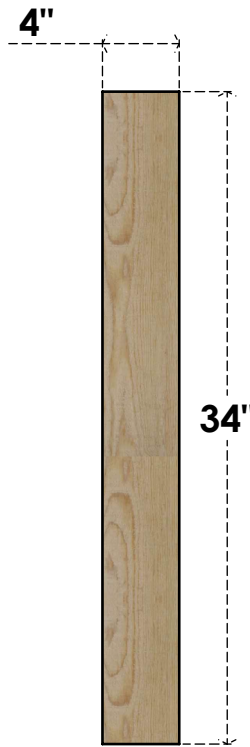

BRC04X22X34TRA00RDF

4"W X 22"D X 34"H TRADITIONAL ROUGH SAWN BRACE, DOUGLAS FIR

SIDE

FRONT

EKENA MILLWORK
2300 WEST MAIN ST.
CLARKSVILLE, TX 75426
TOLL FREE: 866-607-0453
WWW.EKENAMILLWORK.COM

NOTES

1. INSTALLATION TO BE COMPLETED IN ACCORDANCE WITH MANUFACTURER'S SPECIFICATIONS.
2. DRAWING MAY NOT BE TO SCALE
3. THIS DRAWING IS INTENDED FOR DESIGN AND PLANNING PURPOSES ONLY.
4. ALL INFORMATION CONTAINED HEREIN WAS CURRENT AT THE TIME OF DEVELOPMENT BUT MUST BE REVIEWED AND APPROVED BY THE PRODUCT MANUFACTURER TO BE CONSIDERED ACCURATE.
5. PRODUCTS ARE NOT KILN DRIED. THIS ITEM IS UNIQUE AND WILL CONTAIN THE NATURAL VARIATIONS THAT THE WOOD SPECIES OFFERS. THIS MAY RESULT IN VARIATIONS UP TO 1/4"